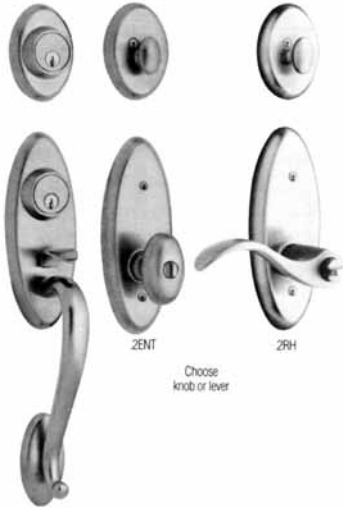

Baldwin

Images - Handlesets

85345

Landon

Two Point Handset with Egg Knob
Two Point Handset with Wave Lever

Stocked Product

2ENT 2 Point Single Cylinder Handleset with Egg Knob: 003, 056, 102, 112, 150, 260

FD 2 Point Full Dummy with Egg Knob: 003, 056, 102, 112, 150, 260

LH 2 Single cylinder handleset with lever:

RH 2 Point Single Cylinder Handleset with Wave Lever: 003, 056, 102, 112, 150

2LFD/2RFD Point Full Dummy with Wave Lever: 003, 056, 102, 112, 150