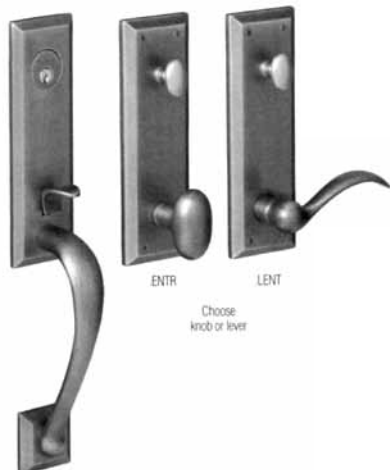

## Images - Handlesets

85305  
Canterbury Sectional Trim

**Stocked Product**

ENTR ( Single Cylinder ) x Colonial Knob: 003, 056, 102, 260  
FD ( Full Dummy ) x Colonial Knob: 003, 056, 102  
LENT/RENT ( Single Cylinder ) x Wave Lever: 003, 056, 102  
LFD/RFD ( Full Dummy ) x Wave Lever: 003, 056, 102, 260

6403  
Cody Full Escutcheon Handleset  
Emergency Egress with 5432 Oval Knob or 5452 Beavertail Lever

**Stocked Product**

ENTR Single Cylinder Handleset with Oval Knob: 102, 112, 402, 452  
FD Full Dummy with Oval Knob: 402  
LENT/RENT Single Cylinder Handleset with Beavertail Lever: 102, 112, 402, 452