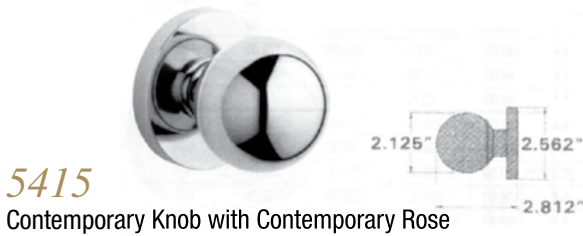

5415
Contemporary Knob with Contemporary Rose

Stocked Product

Functions: Passage, Privacy, Full Dummy, Half Dummy
Finishes: 150, 260