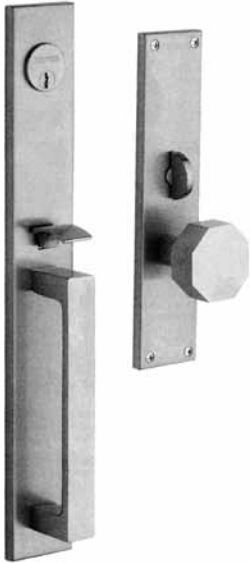

Baldwin

Estates

6570

Atlanta Trim with 5073 Knob

Stocked Product

ENTR Entrance Handleset with 5073 Knob: 056, 150, 260

FD Full Dummy with 5073 Knob: 056, 150, 260