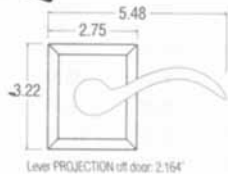

5462

Beavertail Lever with Square Rose

Stocked Product

PASS (Passage): 102, 112, 402, 452
PRIV (Privacy): 102, 112, 402, 452
FD (Full Dummy): 102, 112, 402, 452
LDM/RDM (Half Dummy): 102, 112, 402, 452

Back Set..... 2-3/8 "
Door ..... 1-3/8 " - 1-3/4 " thick

Strike ..... Full Lip
Bore ..... 2-1/8 "