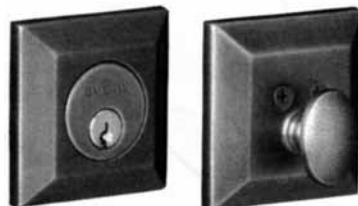

8252.xxx

8254

Squared Deadbolt
2 1/8" Door Prep or 1-5/8"
Single Cylinder

8254.xxx

Stocked Product

Single Cylinder: 102, 112, 402, 452