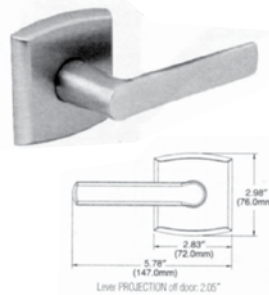

5485
Soho Lever with Soho Rose

Stocked Product

Functions: Passage, Privacy, Half Dummy, Full Dummy
Finishes: 056, 150, 260