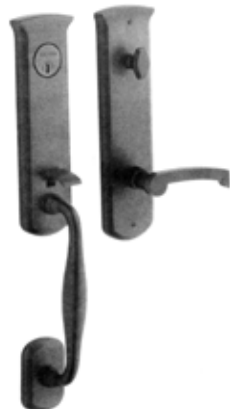

85340

Tahoe
Emergency Egress Handleset with Tahoe Lever

Stocked Product

LENT/RENT Handleset with Tahoe Lever: 402

LFD/RFD Full Dummy with Tahoe Lever: 402