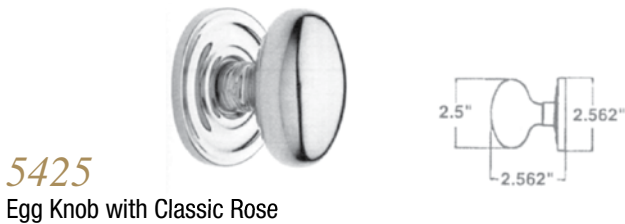

5425
Egg Knob with Classic Rose

Stocked Product

Functions: Passage, Privacy, Full Dummy, Half Dummy
Finishes: 003, 030, 056, 102, 112, 150, 260, 402