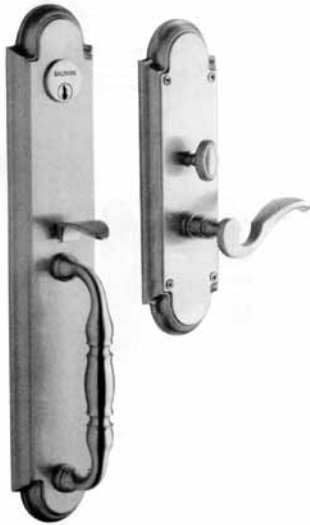

Baldwin

Estates

6544

Hamilton with 5152 Lever inside

Stocked Product

LENT/RENT Entrance Handleset with 5152 Lever: 003, 056, 102, 112, 150, 402

LFD/RFD Full Dummy with 5152 Lever: 003, 056, 102, 112, 150, 402