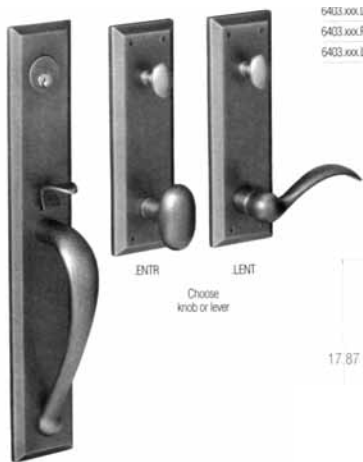

6403
Cody Full Escutcheon Handleset
Emergency Egress with 5432 Oval Knob or 5452 Beavertail Lever

Stocked Product

ENTR Single Cylinder Handleset with Oval Knob: 102, 112, 402, 452
FD Full Dummy with Oval Knob: 402
LENT/RENT Single Cylinder Handleset with Beavertail Lever: 102, 112, 402, 452