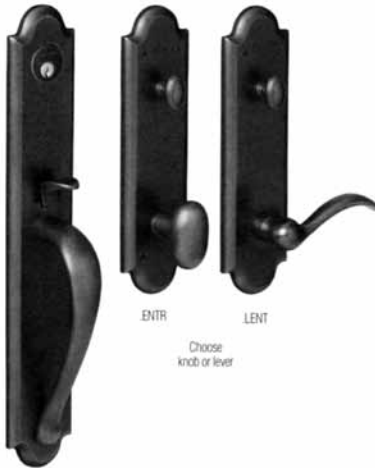

6402

Boulder Full Escutcheon Handleset
Emergency Egress with 5432 Oval Knob or 5452 Beavertail Lever

Stocked Product

ENTR Single Cylinder Handleset with Oval Knob: 102, 112, 402, 452

FD Full Dummy with Oval Knob: 402

LENT/RENT Single Cylinder Handleset with Bevertail Lever: 102, 112, 402, 452

LFD/RFD Full Dummy with Bevertail Lever: 402, 452