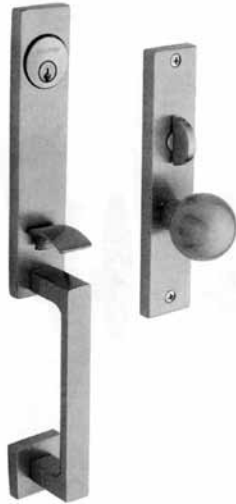

### **Stocked Product**

ENTR Entrance Handleset with 5072 Knob: 003, 056, 102, 112, 151

FD Full Dummy with 5072 Knob: 003, 056, 102, 112, 151

6562

New York with 5039 Knob