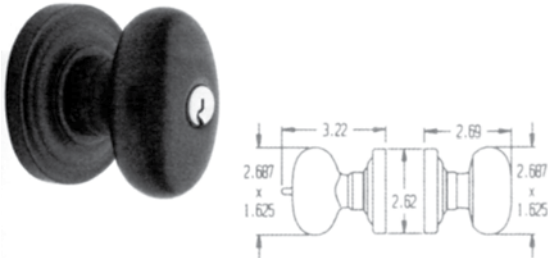

## Images - Keyed Entry

5205

Classic Knob with Classic Rose

**Stocked Product**

ENTR (Emergency Exit) 003, 102, 150, 402, 452  
FD (Full Dummy) 102, 150

5225

Egg Knob with Classic Rose

**Stocked Product**