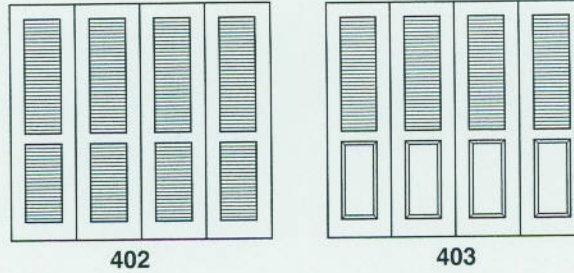

PRIMED LOUVER BI-FOLD DOOR UNITS

1-1/8" PRIMED

		402	403
2 Door	2/0 x 6/8	\$158.10	\$182.05
	2/6 x 6/8	175.85	207.05
	2/8 x 6/8	184.15	220.60
	3/0 x 6/8	193.50	234.10
4 Door	4/0 x 6/8	316.20	364.10
	5/0 x 6/8	351.70	414.10
	5/4 x 6/8	368.30	
	6/0 x 6/8	387.00	468.20
	7/0 x 6/8	455.70	568.05
	8/0 x 6/8	477.55	589.90
4 Door	5/0 x 8/0	478.60	598.25
	6/0 x 8/0	535.80	639.85

NOTE:
 All 4 Door Bi-Folds, Except 5/4, 7/0 and 8/0 Wide, Will be Supplied as 2 Door Packages.
 Example:
 4/0 x 6/8 Will be 2 - 2/0 x 6/8 Units.

Custom sizes in both 1-1/8" and 1-3/8" are available in all styles. Please call for quote.

Layout: 1-1/8" Stiles — 3-3/4" Top Rail — 6-1/4" Bottom Rail

1-3/8" CALIFORNIA PINE		402	403
	5/0 x 6/8	\$665.85	\$697.05
	6/0 x 6/8	723.10	780.30

Layout: 2-5/32" Stiles — 3-3/4" Top Rail — 6-1/4" Bottom Rail

Finished Opening Size: 4/0 x 6/8 Unit = 4/0 x 6/8-1/2 Opening.

- All 1-3/8" units are made from solid stock.

Shaded Items Indicates Products Will be no Longer Stocked and are thus Subject to Inventory at Time of Order. Special Order May be Required at a Higher Price.