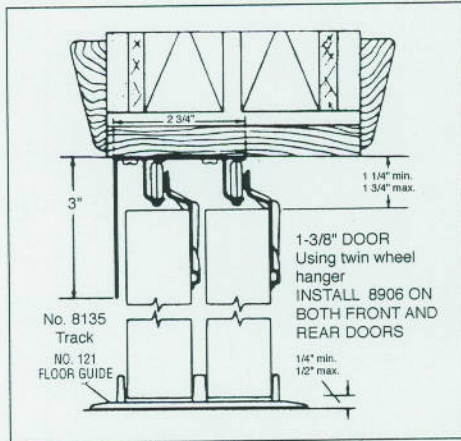

MEETS OR EXCEEDS
 N.W.W.D.A.I.1

BY-PASS CLOSET DOOR UNITS

1-3/8" THICK HOLLOW CORE

Typical Section

Example Finished Opening
 4/0 x 6/8 Unit - 47" x 80-1/2"

All units shipped complete with hollow core doors.
 3" fascia track and all appropriate hardware.