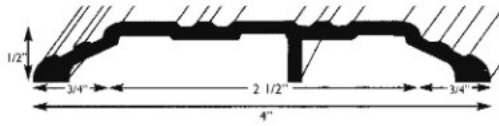

Price Page

Columbia - Saddle Thresholds

276
2760 Aluminum
2769 Bronze

278
2780 Aluminum
2789 Bronze

279
2790 Aluminum

280
2800 Aluminum
2809 Bronze

281
2810 Aluminum
2819 Bronze

282
2820 Aluminum
2829 Bronze

For 1 3/8" or 1 3/4" doors wider wall conditions.

298 Residential Outswing Sills
2980 Aluminum
2989 Bronze

490
4900 Aluminum

Stocked Product
Sizes Aluminum:
276 Series - 36", 48", 72"
278 Series - 36", 48", 72"
279 Series - 36"
280 Series - 36", 48", 72"
281 Series - 36", 72"
282 Series - 36"
298 Series - 36"
490 Series - 36"
Sizes Bronze:
276 Series - 36", 72"
278 Series - 36", 48", 72"
280 Series - 36"
281 Series - 48"
282 Series - 36"
298 Series - 36", 72"