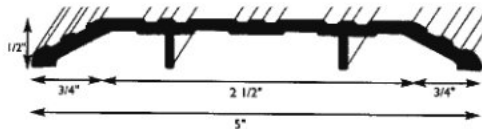

Price Page

Columbia - Saddle Thresholds

276
2760 Aluminum
2769 Bronze

278
2780 Aluminum
2789 Bronze

279
2790 Aluminum

280
2800 Aluminum
2809 Bronze

281
2810 Aluminum
2819 Bronze

282
2820 Aluminum
2829 Bronze

For 1 3/8" or 1 3/4" doors wider wall conditions.

298 Residential Outswing Sills
2980 Aluminum
2989 Bronze

490
4900 Aluminum

Stocked Product
Sizes Aluminum:
276 Series - 36", 48", 72"
278 Series - 36", 48", 72"
279 Series - 36"
280 Series - 36", 48", 72"
281 Series - 36", 72"
282 Series - 36"
298 Series - 36"
490 Series - 36"
Sizes Bronze:
276 Series - 36", 72"
278 Series - 36", 48", 72"
280 Series - 36"
281 Series - 48"
282 Series - 36"
298 Series - 36", 72"