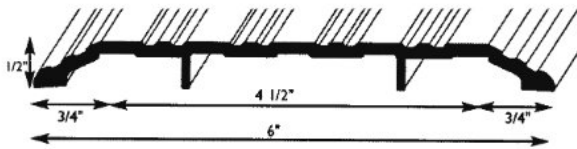

Price Page

Columbia - Saddle Thresholds

276
2760 Aluminum
2769 Bronze

278
2780 Aluminum
2789 Bronze

279
2790 Aluminum

280
2800 Aluminum
2809 Bronze

281
2810 Aluminum
2819 Bronze

282
2820 Aluminum
2829 Bronze

For 1 3/8" or 1 3/4" doors wider wall conditions.

298 Residential Outswing Sills
2980 Aluminum
2989 Bronze

490
4900 Aluminum

Stocked Product
Sizes Aluminum:
276 Series - 36", 48", 72"
278 Series - 36", 48", 72"
279 Series - 36"
280 Series - 36", 48", 72"
281 Series - 36", 72"
282 Series - 36"
298 Series - 36"
490 Series - 36"
Sizes Bronze:
276 Series - 36", 72"
278 Series - 36", 48", 72"
280 Series - 36"
281 Series - 48"
282 Series - 36"
298 Series - 36", 72"