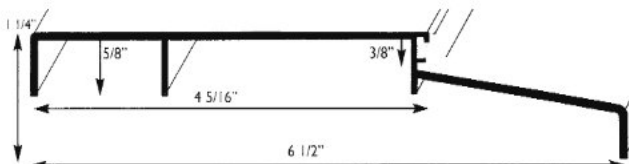

Price Page

Columbia - Saddle Thresholds

276
2760 Aluminum
2769 Bronze

278
2780 Aluminum
2789 Bronze

279
2790 Aluminum

280
2800 Aluminum
2809 Bronze

281
2810 Aluminum
2819 Bronze

282
2820 Aluminum
2829 Bronze

For 1 3/8" or 1 3/4" doors wider wall conditions.

298 Residential Outswing Sills
2980 Aluminum
2989 Bronze

490
4900 Aluminum

Stocked Product
Sizes Aluminum:
276 Series - 36", 48", 72"
278 Series - 36", 48", 72"
279 Series - 36"
280 Series - 36", 48", 72"
281 Series - 36", 72"
282 Series - 36"
298 Series - 36"
490 Series - 36"
Sizes Bronze:
276 Series - 36", 72"
278 Series - 36", 48", 72"
280 Series - 36"
281 Series - 48"
282 Series - 36"
298 Series - 36", 72"