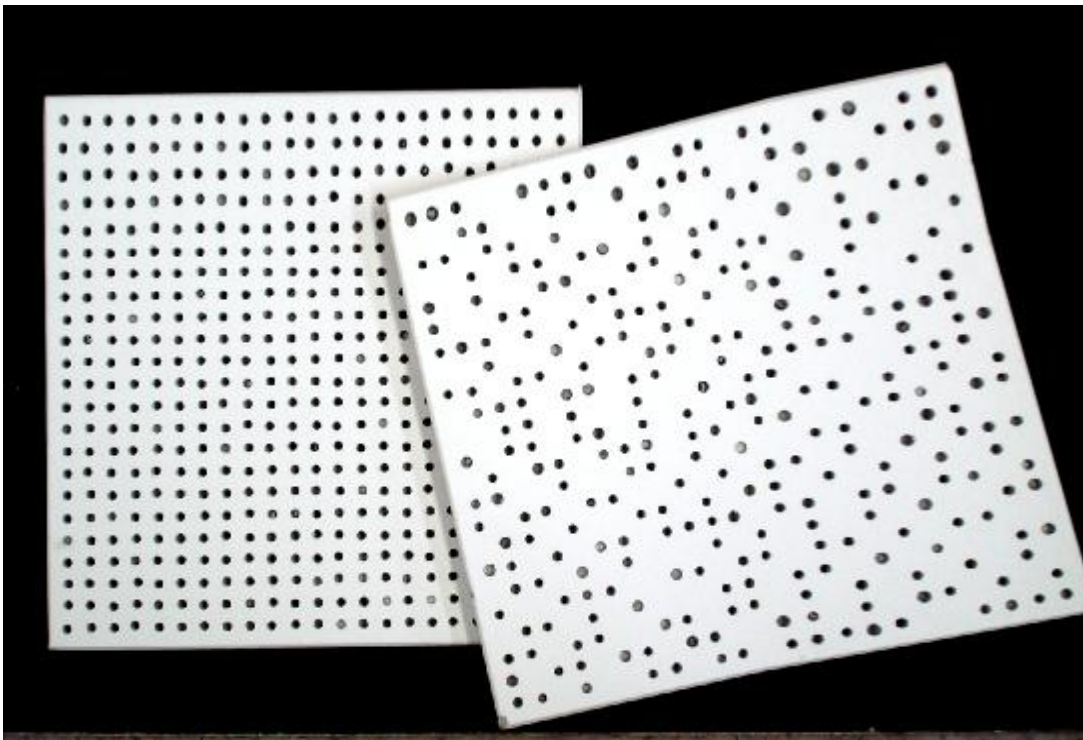

6322 W. Slauson Ave.
Culver City, 90230
Studio Phone: (310) 839-5215
Studio Fax: (310) 572-1015

STRAIGHT & RANDOM DRILL CEILING TILE

TILE SIZE 12" X 12"

64 PER CARTON

SOLD PER CARTON OR INDIVIDUALLY

IN STOCK !