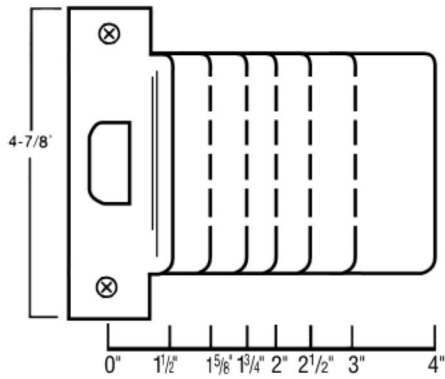

Price Page

Don-Jo - *Extended Lip Strikes*

Vendor Site

2-1/4" Extended Lip Strike

- Number Dimension
- EL102 2-1/4" X 2"
- EL115 2-1/4" X 1-1/2"
- EL125 2-1/4" X 2-1/2"
- EL175 2-1/4" X 1-3/4"

4-7/8" Extended Lip ANSI Strike