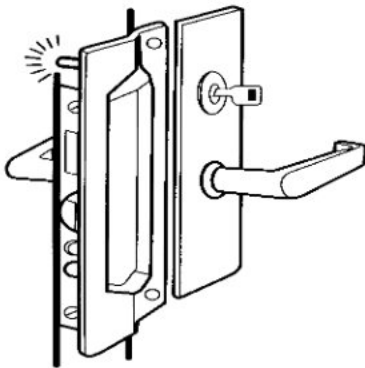

PMLP111

Pin Latch protectors for **OUTSWINGING DOORS**

t 4PNEUFAVOCOSVOUTTOCFEEOHCEPSSCN(CNF)

t 1JOJXAFVFEFOCELFBWCHPWJOFQOJPCBUDL(CNF)PVJEF

Stocked Product

PMLP111 3" x 11"
Finish: 630 (Stainless)