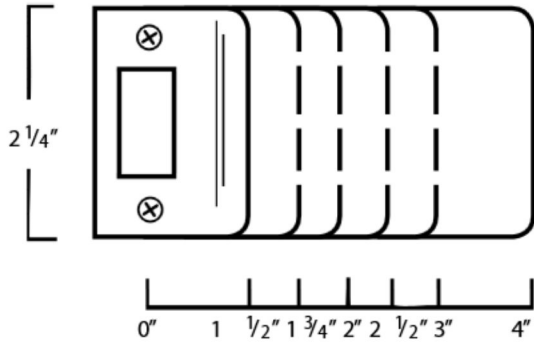

Price Page

Don-Jo - *Extended Lip Strikes*

Vendor Site

2-1/4" Extended Lip Strike

- Number .... Dimension
- EL102 ..... 2-1/4" X 2"
- EL115 ..... 2-1/4" X 1-1/2"
- EL125 ..... 2-1/4" X 2-1/2"
- EL175 ..... 2-1/4" X 1-3/4"