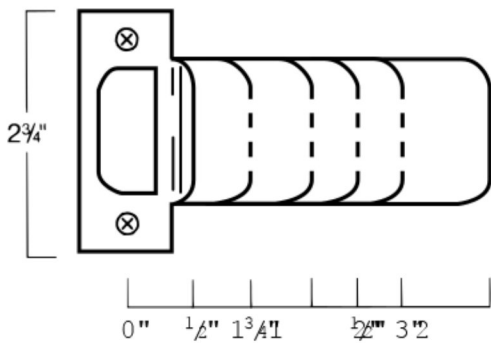

2-3/4" Extended Lip T-Strike

- Number .... Dimension
- ETS102 ..... 2-3/4" X 2"

Stocked Product

2-1/4" Extended Lip Strike

- EL102 - DU, 605, 619, 630
- EL115 - DU, 605, 619, 630
- EL125 - DU, 630
- EL175 - DU, 605, 619, 630

4-7/8" Extended Lip ANSI Strike

- EST102 - 630
- EST115 - 630
- EST125 - 630
- EST158 - 630
- EST175 - 630

2-3/4" Extended Lip T-Strike

- ETS102 - 605