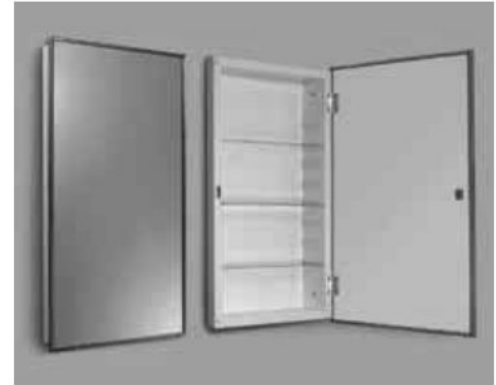

Head West - Plastic Bodied Medicine Cabinets

Model 7009 (7023 Single Pack)

Features

- 16"x26" Stainless Steel Frame Mirror of Select Glass
- A 14"x24" Rough in Size Body
- High Quality High Impact Polystyrene Plastic Body with a Smooth and clean Interior, Straight Sides, for Clean Installation
- Three Adjustable Glass Shelves for More Light In Cabinet

Stocked Product

7023 Single Pack

Model 7012

Features

- 16"x26" Beveled (1/2") Edge Mirror
- A 14"x24" Rough in Size Body
- High Quality High Impact Polystyrene Plastic Body with a Smooth and clean Interior, Straight Sides, for Clean Installation
- Three Adjustable Glass Shelves for More Light In Cabinet

Stocked Product

7015

Price Page

Head West - *Metal Bodied Medicine Cabinets*

Model 7010

Features

- 16"x36" Stainless Steel Frame Mirror of Select Glass
- A 14"x34" Rough in Size Body
- Galvanized Steel Body with Heavy Powder Coat Finish for Lasting Rust Protection
- Three Adjustable Glass Shelves for More Light In Cabinet

Stocked Product

7010

Model 7013

Features

- 16"x36" Bevel (1/2") Edge Mirror
- A 14"x34" Rough in Size Body
- Galvanized Steel Body with Heavy Powder Coat Finish for Lasting Rust Protection
- Three Adjustable Glass Shelves for More Light In Cabinet