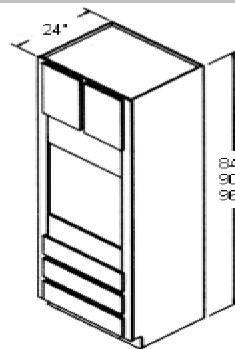

BLS33
BLS36

DIAGONAL BASE

DCB33
DCB36

CORNER BASE - EASY REACH

DCB33ER
DCB36ER

SINK BASE - DIAGONAL CORNER

DCSB36
DCSB42

BASE ANGLE

BAC24

BASE ANGLE END

BAE24

TALL CABINETS

All 24" deep, adjustable shelves. (i.e. UI884 = 18" wide x 84" high)

84", 90", 96" HIGH TALL

PC1584
PC1884
PC2184
PC1590
PC1890
PC2190
PC1596
PC1896
PC2196

84", 90", 96" HIGH TALL

PC2484BD
PC3084BD
PC3684
PC2490BD
PC3090BD
PC3690BD
PC2496BD
PC3096BD
PC3696

BD=Butt Doors

84", 90", 96" HIGH UNIVERSAL OVEN

OC3084U
OC3384U
OC3090U
OC3390U
OC3096U
OC3396U

VANITY CABINETS

Listed by type,width & height. (i.e. V242130= 24" wide x 21" deep x 30" high)