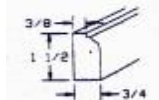

CM 7/8 X 8 \$
CM 1 5/8 X 8
CM 2 13/32 X 8
CM 4 5/8 X 8 \$

\$ CALL FOR AVAILABILITY

BREAD BOARD

CTM08

LIGHT RAIL

LR 8

(Not available in Victorian)

ROLL OUT TRAY