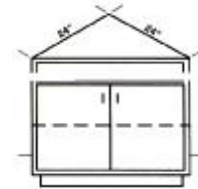

(BD = Butt Doors)
not available in victorian

B24 #
B24BD
B27 #
B27BD
B30
B30BD

(BD = Butt Doors)
* 45 & 48 have 3 doors

B33
B33BD
B36
B36BD
B39
B42
B45 *
B48 *

RANGE AND SINK BASE

SB30
SB33
SB36
SB42

3 & 4 DRAWER BASE

BLS33
BLS36

DIAGONAL BASE

DCB33
DCB36

CORNER BASE - EASY REACH

DCB33ER
DCB36ER

SINK BASE - DIAGONAL CORNER

DCSB36
DCSB42

BASE ANGLE

BAC24

BASE ANGLE END

BAE24

TALL CABINETS

All 24" deep, adjustable shelves. (i.e. UI884 = 18" wide x 84" high)

84", 90", 96" HIGH TALL

PC1584
PC1884
PC2184
PC1590
PC1890
PC2190
PC1596
PC1896
PC2196

84", 90", 96" HIGH TALL