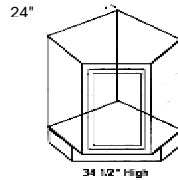

BLS33
BLS36

DIAGONAL BASE

DCB33
DCB36

CORNER BASE - EASY REACH

DCB33ER
DCB36ER

SINK BASE - DIAGONAL CORNER

DCSB36
DCSB42

BASE ANGLE

BAC24

BASE ANGLE END

BAE24

TALL CABINETS

All 24" deep, adjustable shelves. (i.e. UI884 = 18" wide x 84" high)

84", 90", 96" HIGH TALL

PC1584
PC1884
PC2184
PC1590
PC1890
PC2190
PC1596
PC1896
PC2196

84", 90", 96" HIGH TALL

PC2484BD
PC3084BD
PC3684
PC2490BD
PC3090BD
PC3690BD
PC2496BD
PC3096BD
PC3696

BD=Butt Doors

84", 90", 96" HIGH UNIVERSAL OVEN

OC3084U
OC3384U
OC3090U
OC3390U
OC3096U
OC3396U

VANITY CABINETS

Listed by type,width & height. (i.e. V242130= 24" wide x 21" deep x 30" high)