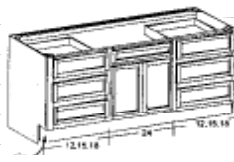

**30" & 34.5" HIGH VANITY W/
SIDE DRAWERS**

30" Malibu, Hampton, Monterey only
34.5" Venice, Newport, Victorian only

VSD482130 L/R
VSD542130 L/R
VSD602130 L/R
VSD722130 L/R
VSD482134 L/R
VSD542130 L/R
VSD602130 L/R