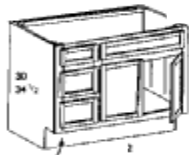

**30" HIGH VANITY W/ SIDE
DRAWERS**

30" Malibu, Hampton, Monterey only
34.5" Venice, Newport, Victorian only

VSD242130 LorR
VSD302130 LorR
VSD362130 LorR
VSD422130 LorR
VSD242134 L/R
VSD302134 L/R

VSD362134 L/R