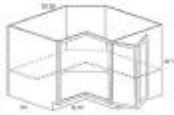

(BD = Butt Doors)
not available in victorian

B24 #
B24BD
B27 #
B27BD
B30
B30BD

(BD = Butt Doors)
* 45 & 48 have 3 doors

B33
B33BD
B36
B36BD
B39
B42
B45 *
B48 *

RANGE AND SINK BASE

SB30
SB33
SB36
SB42

3 & 4 DRAWER BASE

DB15 3 OR 4
DB18 3 OR 4
DB21 3 OR 4
DB24 3 OR 4
DB30 3 OR 4
DB36 3 OR 4

BLIND CORNER BASE

* not available in monterey

BBC36 LorR
BBC39 LorR
BBC42FH *
BBC42 LorR
BBC45 LorR
BBC45FH *
BBC48 LorR

LAZY SUSAN BASE

BLS33
BLS36

DIAGONAL BASE

DCB33
DCB36

CORNER BASE - EASY REACH

DCB33ER
DCB36ER

SINK BASE - DIAGONAL CORNER

DCSB36
DCSB42

BASE ANGLE

BAC24

BASE ANGLE END

BAE24

TALL CABINETS

All 24" deep, adjustable shelves. (i.e. UI884 = 18" wide x 84" high)

84", 90", 96" HIGH TALL

PC1584
PC1884
PC2184
PC1590
PC1890
PC2190
PC1596
PC1896
PC2196

84", 90", 96" HIGH TALL