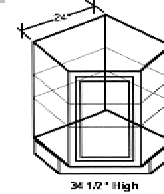

(BD = Butt Doors)
not available in victorian

B24 #
B24BD
B27 #
B27BD
B30
B30BD

(BD = Butt Doors)
* 45 & 48 have 3 doors

B33
B33BD
B36
B36BD
B39
B42
B45 *
B48 *

RANGE AND SINK BASE

SB30
SB33
SB36
SB42

3 & 4 DRAWER BASE

DB15 3 OR 4
DB18 3 OR 4
DB21 3 OR 4
DB24 3 OR 4
DB30 3 OR 4
DB36 3 OR 4

BLIND CORNER BASE

* not available in monterey

BBC36 LorR
BBC39 LorR
BBC42FH *
BBC42 LorR
BBC45 LorR
BBC45FH *
BBC48 LorR

LAZY SUSAN BASE

BLS33
BLS36

DIAGONAL BASE

DCB33
DCB36

CORNER BASE - EASY REACH

DCB33ER
DCB36ER

SINK BASE - DIAGONAL CORNER

DCSB36
DCSB42

BASE ANGLE

BAC24

BASE ANGLE END

BAE24

TALL CABINETS

All 24" deep, adjustable shelves. (i.e. UI884 = 18" wide x 84" high)

84", 90", 96" HIGH TALL

PC1584
PC1884
PC2184
PC1590
PC1890
PC2190
PC1596
PC1896
PC2196

84", 90", 96" HIGH TALL