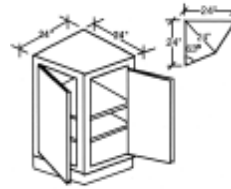

BLS33
BLS36

DIAGONAL BASE

DCB33
DCB36

CORNER BASE - EASY REACH

DCB33ER
DCB36ER

SINK BASE - DIAGONAL CORNER

DCSB36
DCSB42

BASE ANGLE

BAC24

BASE ANGLE END

BAE24

TALL CABINETS

All 24" deep, adjustable shelves. (i.e. UI884 = 18" wide x 84" high)

84", 90", 96" HIGH TALL

PC1584
PC1884
PC2184
PC1590
PC1890
PC2190
PC1596
PC1896
PC2196

84", 90", 96" HIGH TALL