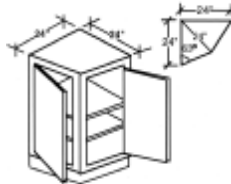

BEC24

SP09
W/ PULL OUTS