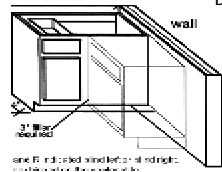

BASE CABINETS

Listed by type and width. All 24" deep x 34 1/2" high (i.e. DB15-3 = 3 Drawer Base - 15" wide).

ONE DOOR & DRAWER	TWO DOORS & ONE DRAWER	TWO DOOR & TWO DRAWER	SINK BASE

B09 LorR
B12 LorR
B15 LorR
B18 LorR
B21 LorR

B24
B27

B30
B33
B36

SB30
SB33
SB36
SB42

3-DRAWER BASE	BLIND CORNER BASE	LAZY SUSAN BASE	CORNER DIAGONAL BASE

DB15-3
DB18-3
DB21-3
DB24-3
DB30-3

BBC42 LorR

LS3612

CBD36
W/LAZY SUSAN

SINK BASE - DIAGONAL CORNER	BASE END CORNER	BASE LITER BOTTLE	BASE WASTE BASKET

CSB36

BEC24

SP09
W/ PULL OUTS

BWBK18-2

BASE SPICE DRAWER	BASE END SHELF	BASE MATCHING DOOR	BASE FALSE DOOR & DRAWER

BWRC6

BES09 LorR

BDD24

B09F
B18F

FALSE DBL. DOOR & DRAWER	BASE FILLER	TALL FILLER	TOEKICK

B30F
B36F

BF3
BF6

2"= CM34-2
3"= CM34-3

TK8

TALL CABINETS

27" deep, adjustable shelves & Roll outs (i.e. WP188427 = 18" wide x 84" high x 27" deep)

84", 90", 96" HIGH PANTRY	84", 90", 96" HIGH PANTRY	84", 90", 96" HIGH OVEN	84", 90", 96" DOUBLE DOOR

WP188427
WP189027
WP189627

WP248427
WP249027
WP249627
WP308427
WP309027
WP309627

OC308427WO
OC309027WO
OC309627WO
OC338427WO
OC339027WO
OC339627WO

OC308427
OC309027
OC309627
OC338427
OC339027
OC339627

THE KITCHEN STORE
(310) 839-5215

PAGE 2