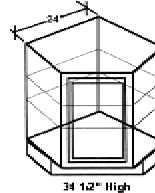

THE KITCHEN STORE

(310) 839-5215

PAGE 1

BASE CABINETS

Listed by type and width. All 24" deep x 34 1/2" high (i.e. DB15-3 = 3 Drawer Base - 15" wide).

ONE DOOR & DRAWER	TWO DOORS & ONE DRAWER	TWO DOOR & TWO DRAWER	SINK BASE
-------------------	------------------------	-----------------------	-----------

B09 LorR
B12 LorR
B15 LorR
B18 LorR
B21 LorR

B24
B27

B30
B33
B36

SB30
SB33
SB36
SB42

3-DRAWER BASE	BLIND CORNER BASE	LAZY SUSAN BASE	CORNER DIAGONAL BASE
---------------	-------------------	-----------------	----------------------

DB15-3
DB18-3
DB21-3
DB24-3
DB30-3

BBC42 LorR

LS3612

CBD36
W/LAZY SUSAN

SINK BASE - DIAGONAL CORNER	BASE END CORNER	BASE LITER BOTTLE	BASE WASTE BASKET
-----------------------------	-----------------	-------------------	-------------------