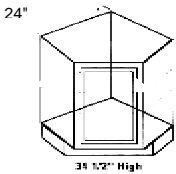

THE KITCHEN STORE

(310) 839-5215

PAGE 1

BASE CABINETS

Listed by type and width. All 24" deep x 34 1/2" high (i.e. DB15-3 = 3 Drawer Base - 15" wide).

ONE DOOR & DRAWER	TWO DOORS & ONE DRAWER	TWO DOOR & TWO DRAWER	SINK BASE
-------------------	------------------------	-----------------------	-----------

B09 LorR
B12 LorR
B15 LorR
B18 LorR
B21 LorR

B24
B27

B30
B33
B36

SB30
SB33
SB36
SB42

3-DRAWER BASE	BLIND CORNER BASE	LAZY SUSAN BASE	CORNER DIAGONAL BASE
---------------	-------------------	-----------------	----------------------

DB15-3
DB18-3
DB21-3
DB24-3
DB30-3

BBC42 LorR

LS3612

CBD36
W/LAZY SUSAN

SINK BASE - DIAGONAL CORNER	BASE END CORNER	BASE LITER BOTTLE	BASE WASTE BASKET
-----------------------------	-----------------	-------------------	-------------------

TALL CABINETS

27" deep, adjustable shelves & Roll outs (i.e. WP188427 = 18" wide x 84" high x 27" deep)

84", 90", 96" HIGH PANTRY	84", 90", 96" HIGH PANTRY	84", 90", 96" HIGH OVEN	84", 90", 96" DOUBLE DOOR
---------------------------	---------------------------	-------------------------	---------------------------