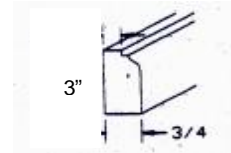

33" HIGH VANITY CABINET   **33" HIGH VANITY DRAWER BASE**   **FULL HEIGHT SINK BASE**   **VANITY PANTRY**

SVA09P
SVA12P
SVA15P
SVA18P

SVA12D
SVA15D
SVA18D
SVA24D

SVA24P

SVA188124

BOWED FRONT VANITY   **VANITY WALL CABINET**   **VANITY MIRROR**   **VANITY CURVED BALL TOE KICK**

SVA24

WV12336*

SVAM2427
SVAM3027

*24
*30

*12" WIDE X 33" H X 6" DEEP

24 OR 30" WIDE X 7" DEEP X 4.5" HIGH

ACCESSORIES
(i .e. WF330 = 3" wide x 30" high)

ROLL OUT TRAY   **OUTSIDE CORNER MOLDING**   **SCRIBE MOLDING**   **OGEE MOULDING**

RD18
RD21
RD24
RD27
RD30
RD36

OCM8

SM8

OGM8

REFRIDGERATOR PANEL   **TALL FINISHED PANEL**   **DISHWASHER PANEL**   **LIGHT RAIL**

RRP8427
RRP9027
RRP9627

BP3696
BP9636

DWR-L
DWR-R

TRL8-A

ROSETTE   **FULL TURN POST**   **FLUTED FILLER**   **OPTIONAL ACCESSORIES**

FB3*3

SP3X34 1/2

PCVFF3

- BASE MOULDING
- CHAIR RAIL
- CROWN MOULDING W/DENTAL
- FLUTED PLINTH BLOCK
- LARGE CROWN MOULDING
- QUARTER ROUND
- WIDE DENTAL MOULDING