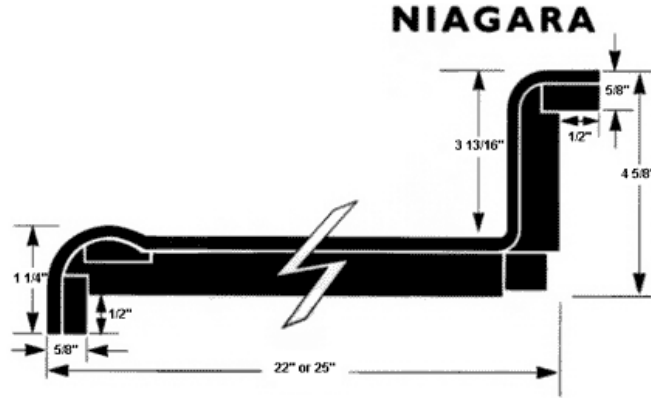

**Laminate Kitchen Countertops**

*Next Day Availability - 15 Colors*

- 25-1/2" DEEP
- 8', 10' & 12' LENGTHS
- END CAP KITS & END SPLASHES IN STOCK
- CUT TO LENGTH & MITER CUTS AVAILABLE

**STOCK COLORS**

6697-46 ARGENTO ROMANO  
ETCHINGS FINISH