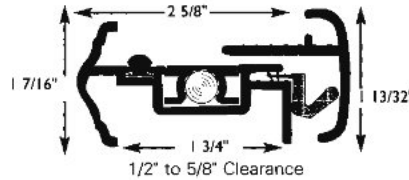

3480S
Double Door Astragal Outswing