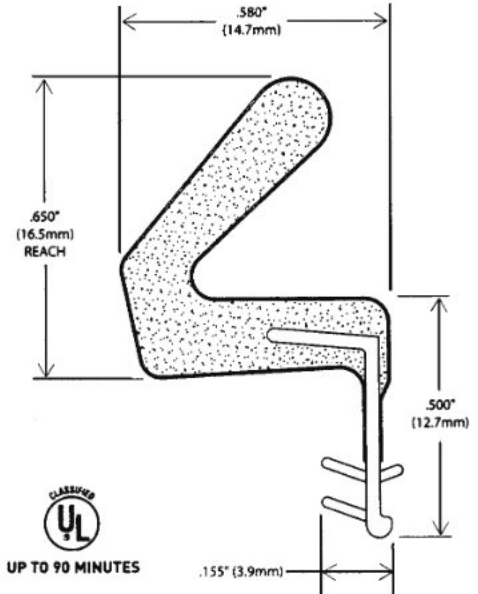

Price Page

Residential-Weatherseals

For Metal or Wood Entry Doors and French-type Patio Doors

Model *QEBD 650*

Schlegel Q-LON weatherseal mounts easily and outperforms other kerf-fitted doorseals

- Highly engineered embossed polyethylene liner resists paint and varnish, lasts longer and maintains an attractive appearance.
- UV stabilized to withstand sunlight with no visible degradation
- Open-celled urethane foam core maintains shape and resiliency over time, offers excellent all-temperature sealing performance, prevents corner leaks and allows seal to conform to uneven surfaces.
- Tri-fin insert allows for easy installation and maximum retention. Can be easily removed and reinserted without damaging jamb or seal.
- **Schlegel Q-LON - the most recognized, most asked for name in kerf-fitted weatherseals.**

Stocked Product

Part #	Description	Finish
10314	Weather Strip 3/0	Bronze
10310	Weather Strip 6/8"	Bronze
10317	Weather Strip 8/0	Bronze
10318	Weather Strip 3/0	White
10325	Weather Strip 6/8	White
10320	Weather Strip 8/0	White

Box Quantities Only

6/8 Uprights sold as 75 pair (150 pieces) per box
8/0 Uprights sold as 60 pair (120 pieces) per box
Heads sold as 300 each to a box