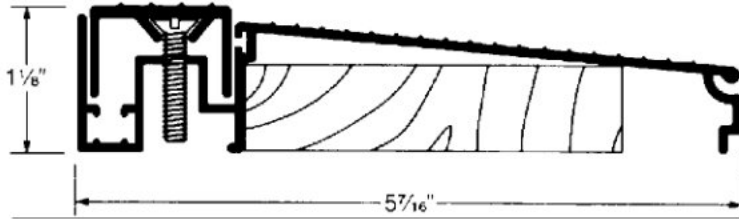

Price Page

Residential-Sills

ADJUSTABLE SILL