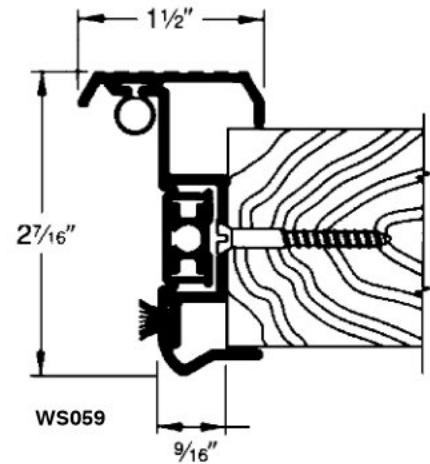

Price Page

Residential-Astragals

WS059

SMOKE/AIR

Meet requirements of:
ASTM E-283
SDI 116

Products indicated by this symbol have been Air Infiltration Tested for smoke and draft control at 1.57PSF.

FIRE LABELED

Standards:
ASTM E-152 NFPA-252
UBC-432 UL-10(B)

Products indicated by this symbol unless noted otherwise are Listed and Labeled as Gasketing for use on Steel or Wood Frames with Wood or Steel Doors for 20 minute; 45 minutes, C-label; 1 hour, B-label; and 1-1/2 hour, B-label conditions. Consult Pemko Fire Labeled brochure for each product's specific label. Products in this catalog meet B label conditions unless noted otherwise.

Stocked Product

Part #	Description	Finish
10304	T Astragal with Flush Bolt 6' 8"	Aluminum
10305	T Astragal with Flush Bolt 6' 8"	Bronze
10283	T Astragal with Flush Bolt 6' 8"	White
10303	T Astragal with Flush Bolt 6' 8"	Bright Gold
10313	T Astragal with Flush Bolt 8'	Bronze
10311	T Astragal with Flush Bolt 8'	White
10312	T Astragal with Flush Bolt 8'	Aluminum
10316	T Astragal with Flush Bolt 8'	Bright Gold
06558	T Astragal Shoe Left	
06560	T Astragal Shoe Right	
10272	Corner Seal pad White	
10287	Astragal 3480S 6' 8"	Aluminum
10288	Astragal 3480S 8'	Aluminum
10290	Astragal 3480S 6' 8"	Bronze
10291	Astragal 3480S 8'	Bronze