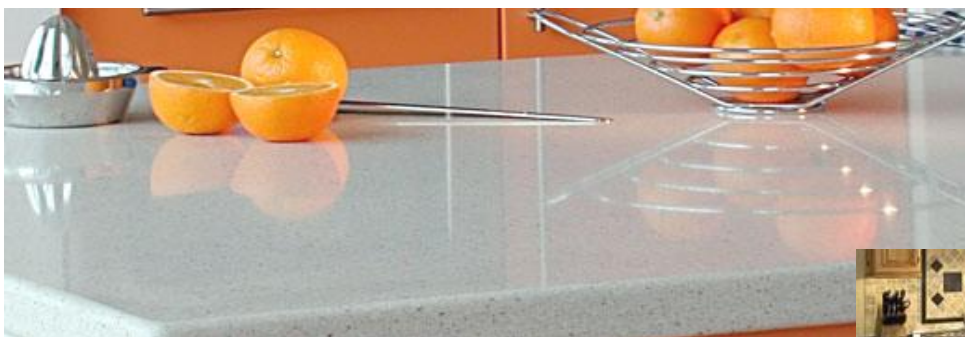

Granite & Quartz

Fabricated and/or installed
Custom Edges & Splashes