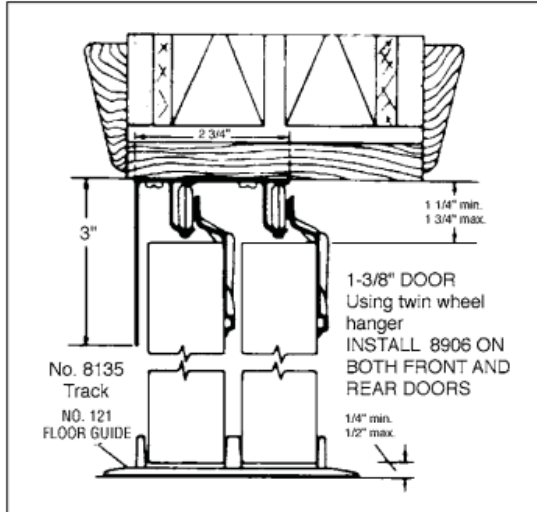

BY-PASS CLOSET DOOR UNITS

All units shipped complete with Hollow Core Doors.
8135 Fascia track and #8906 Hardware.

Finished openings should be 1" under in width on 2-door units
and 2" under on 3-door units.

Net door height: 6/6-1/2" or 7/9-1/2"

All doors are bored for pulls (1-per door) 2 1/8"

		HBD.	Provincial	Camden	Colonist	Smooth Colonist	Carrara	Cashal	Caiman	Coventry	Princeton
2 Door	4/0 x 6/8	$166.05	$195.85	$195.85	$195.85	$195.85	$195.85	$195.85	$195.85	$195.85	$195.85
	4/8 x 6/8	$173.40	$207.00	$207.00	$207.00	$207.00	$207.00		$207.00	$207.00	$207.00
	5/0 x 6/8	$180.75	$219.60	$219.60	$219.60	$219.60	$219.60	$219.60	$219.60	$219.60	$219.60
	5/4 x 6/8	$202.80	$243.75	$243.75	$243.75	$243.75	$243.75		$243.75	$243.75	$243.75
	6/0 x 6/8	$212.75	$261.80	$261.80	$261.80	$261.80	$261.80	$261.80	$261.80	$261.80	$261.80
	7/0 x 6/8	$282.60									
	8/0 x 6/8	$333.00									
3 Door	9/0 x 6/8	$310.20	$383.75	$383.75	$383.75	$383.75	$383.75	$383.75	$383.75	$383.75	$383.75
	10/0 x 6/8	$375.90									
	12/0 x 6/8	$449.40									
2 Door	4/0 x 8/0	$205.95			$356.60						
	5/0 x 8/0	$246.90			$383.60						
	6/0 x 8/0	$271.05			$415.40						
	7/0 x 8/0	$366.60									
	8/0 x 8/0	$424.85									
3 Door	9/0 x 8/0	$433.05			$649.60						
	10/0 x 8/0	$561.15									
	12/0 x 8/0	$647.25									

Other door patterns are available and require quotation and lead-time. Call for Quote.