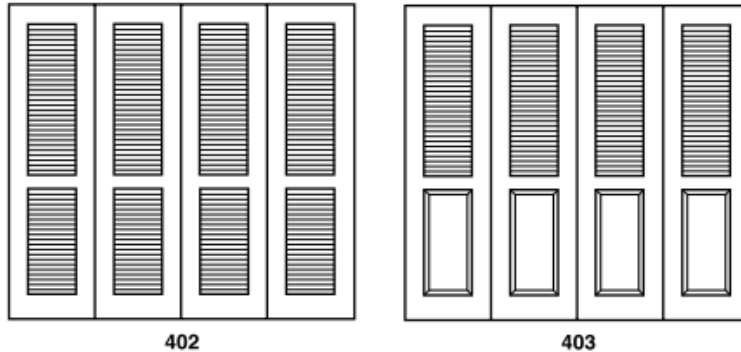

PRIMED LOUVER BI-FOLD DOOR UNITS

1-1/8" Primed Louver

		#402	#403
	2/0 x 6/8	$196.90	$223.15
2	2/4 x 6/8	$210.00 ▲	$236.25 ▲
Door	2/6 x 6/8	$210.00	$236.25
	2/8 x 6/8	$223.15	$278.25
	3/0 x 6/8	$236.25	$283.50
	4/0 x 6/8	$413.45	$446.26
4	5/0 x 6/8	$446.25	$478.80
Door	6/0 x 6/8	$519.75	$551.25
	7/0 x 6/8	$630.00 ▲	$708.75
	8/0 x 6/8	$677.25 ▲	$808.50
	2/0 x 8/0		$404.25 ▲
2	2/6 x 8/0		$459.90 ▲
Door	3/0 x 8/0		$501.90 ▲
	4/0 x 8/0	$687.75 ▲	$814.80 ●▲
4	5/0 x 8/0	$753.90 ▲	$918.75 ●▲
Door	6/0 x 8/0	$803.25 ▲	$1004.85 ●▲

● These 4-Door Bi-folds will be supplied as 2-Door packages.
Example:
4/0 x 8/0 unit will be supplied as 2-2/0 x 8/0 units

Layout: Stiles 1-1/8"   Top Rail 4-1/8"   Bottom Rail 5-7/8"   Slats: 15/64" x 1-5/32"

1-3/8" Primed False Louver

		+F-402	+F-403
	2/0 x 6/8		$451.50
2	2/6 x 6/8		$501.90
Door	2/8 x 6/8	$501.90 ▲	$519.75
	3/0 x 6/8		$551.25
	4/0 x 6/8	$798.00 ▲	$876.75 ●▲
4	5/0 x 6/8	$875.70 ▲	$966.00 ●▲
	5/4 x 6/8		$1002.75 ●▲
Door	6/0 x 6/8	$961.80 ▲	$1039.50 ●▲

✦ **F-402 and F-403 False Louver** - Louvered 2-sides and gives the appearance of regular louvers,

Finished Opening Size: 4/0 x 6/8 Unit = 4/0 x 6/8-1/2"

All Units In Stock in Northern California

▲ In Stock No Cal, So Cal Allow 1-Week Lead-Time