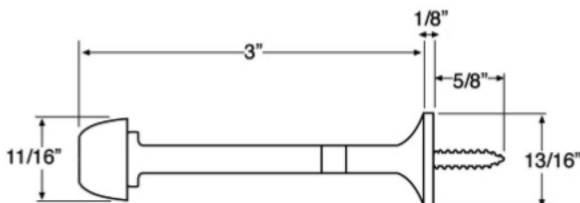

Price Page

Taymor - Door Stops

Vendor Site

4671 - Spring Door Stop 3-1/8"

4614 - Hinge Pin Door Stop

4674 - Extra Long Spring Door Stop

4675 - Spring Door Stop with Fixed Screw

4679 - Door Stop

Stocked Product

4614.....	US3, US5, 10B, 15, 26D
4671.....	US3, US5, 10B, 15, 26D
4674.....	US3, US5, 10B, 15, 26D
4675.....	US3, US5, 10B, 15, 26D
4679.....	US3, US5, 10B, 15, 26D

Price Page

Taymor - Sliding Door Locks

Vendor Site

Privacy Sliding Door Lock

PH580 - Privacy

Fits 1-3/8" to 1-3/4" thick door

PH590 Passage Sliding Door Lock

Fits 1-3/8" to 1-3/4" thick door

Stocked Product
 PH580 US3, 10B, 15, 26D
 PH590 US3, 10B, 15, 26D