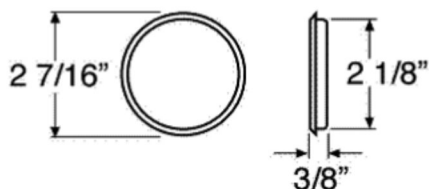

Vendor Site

Privacy Sliding Door Lock

PH580 - Privacy

Fits 1-3/8" to 1-3/4" thick door

PH590 Passage Sliding Door Lock

Fits 1-3/8" to 1-3/4" thick door

Stocked Product
 PH580 US3, 10B, 15, 26D
 PH590 US3, 10B, 15, 26D

Taymor - General Hardware

6350 - Handrail Bracket

6390 - Deluxe Handrail Bracket

L2900 - Finger Pull Drive-in 2-1/8" Diameter, Snap-in Installation

Stocked Product
 6350..... US3, 10B, 15, 26D
 6390..... US3, 10B, 15, 26D
 L2900..... US3, 10B, 15, 26D