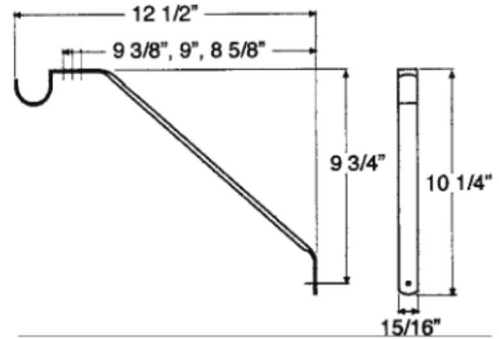

Model 1432 is stocked in the following finishes:
US3, 10B, 15, and 26D

Price Page

Taymor - Closet Hardware

Vendor Site

2800 - Shelf and Rod Support

2805 - Shelf and Rod Support

2810 - Shelf and Rod Support

2815 - Fixed Shelf Support

2820 - Pole Socket

2840 - Pole Socket

Stocked Product

- 2800, 2805, 2810 and 2815 ..Ivory finish
- 2820White Finish
- 2820PBPolished Brass
- 2830.....White finish
- 2840.....Wood

2830 - Pole Socket

1830 - Adjustable Closet Rod