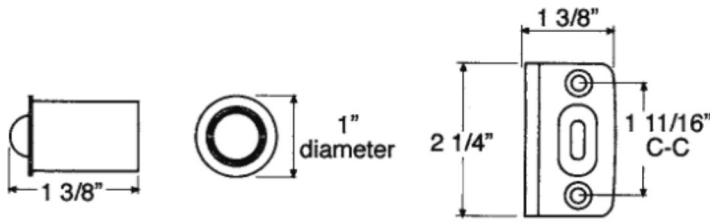

Price Page

Taymor - Cabinet Hardware

Vendor Site

1412 - Bullet Catch

1431 - Roller Catch

1432 - Drive-in Bullet Catch

Stocked Product

Models 1412, 1431 are stocked in the following finishes:
10B, 15, and 26D