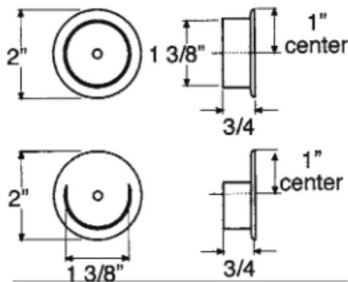

Model 1432 is stocked in the following finishes:
US3, 10B, 15, and 26D

Price Page

Taymor - Closet Hardware

Vendor Site

2800 - Shelf and Rod Support

2805 - Shelf and Rod Support

2810 - Shelf and Rod Support

2815 - Fixed Shelf Support

2820 - Pole Socket

2840 - Pole Socket

Stocked Product

- 2800, 2805, 2810 and 2815 ..Ivory finish
- 2820White Finish
- 2820PBPolished Brass
- 2830.....White finish
- 2840.....Wood

2830 - Pole Socket

1830 - Adjustable Closet Rod

Vendor Site

Privacy Sliding Door Lock

PH580 - Privacy

Fits 1-3/8" to 1-3/4" thick door

PH590 Passage Sliding Door Lock

Fits 1-3/8" to 1-3/4" thick door

Stocked Product
 PH580 US3, 10B, 15, 26D
 PH590 US3, 10B, 15, 26D