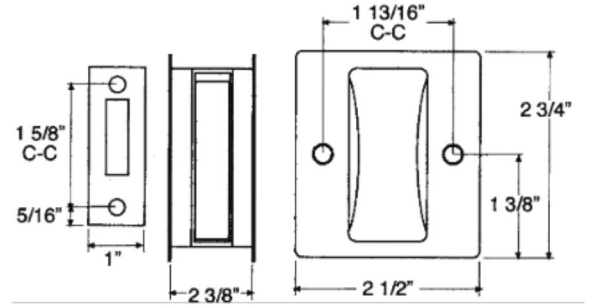

Vendor Site

Privacy Sliding Door Lock

PH580 - Privacy

Fits 1-3/8" to 1-3/4" thick door

PH590 Passage Sliding Door Lock

Fits 1-3/8" to 1-3/4" thick door

Stocked Product
 PH580 US3, 10B, 15, 26D
 PH590 US3, 10B, 15, 26D