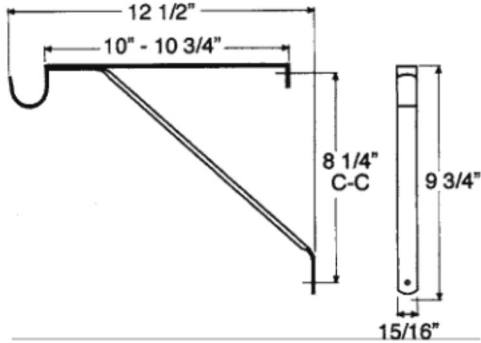

Model 1432 is stocked in the following finishes:
US3, 10B, 15, and 26D

Price Page

Taymor - Closet Hardware

Vendor Site

2800 - Shelf and Rod Support

2805 - Shelf and Rod Support

2810 - Shelf and Rod Support

2815 - Fixed Shelf Support

2820 - Pole Socket

2840 - Pole Socket

Stocked Product

- 2800, 2805, 2810 and 2815 ..Ivory finish
- 2820White Finish
- 2820PBPolished Brass
- 2830.....White finish
- 2840.....Wood

2830 - Pole Socket

1830 - Adjustable Closet Rod