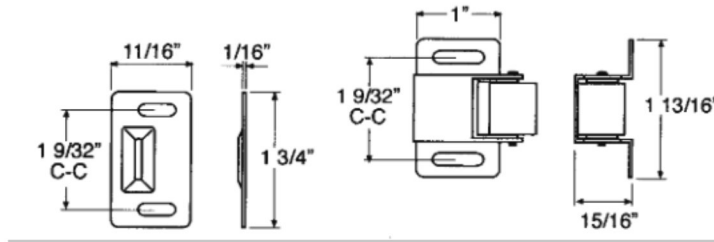

Price Page

Taymor - Cabinet Hardware

Vendor Site

1412 - Bullet Catch

1431 - Roller Catch

1432 - Drive-in Bullet Catch

Stocked Product

Models 1412, 1431 are stocked in the following finishes:
10B, 15, and 26D