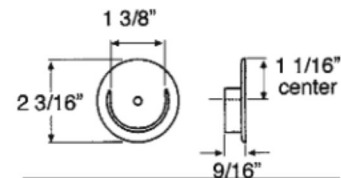

2820 - Pole Socket

2840 - Pole Socket

Stocked Product

- 2800, 2805, 2810 and 2815 ..Ivory finish
- 2820White Finish
- 2820PBPolished Brass
- 2830.....White finish
- 2840.....Wood

2830 - Pole Socket

1830 - Adjustable Closet Rod

Stocked Product

- MR1830 Adjustable Closet Rod 18" -30" Steel finish
- MR3048 Adjustable Closet Rod 30" -48" Steel finish
- MR4872 Adjustable Closet Rod 48" -72" Steel Finish
- MR7296 Adjustable Closet Rod 72" -96" Steel Finish
- MR72120 Adjustable Closet Rod 72" -120" Steel finish
- MR96150 Adjustable Closet Rod 96" -150" Steel finish