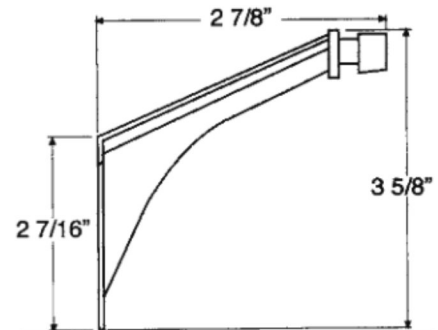

6390 - Deluxe Handrail Bracket

L2900 - Finger Pull Drive-in 2-1/8" Diameter, Snap-in Installation