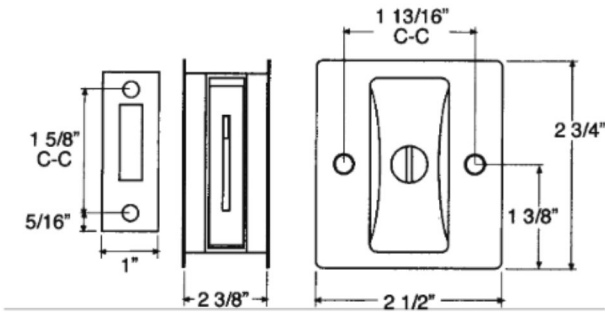

Vendor Site

Privacy Sliding Door Lock

PH580 - Privacy

Fits 1-3/8" to 1-3/4" thick door

PH590 Passage Sliding Door Lock

Fits 1-3/8" to 1-3/4" thick door

Stocked Product
 PH580 US3, 10B, 15, 26D
 PH590 US3, 10B, 15, 26D