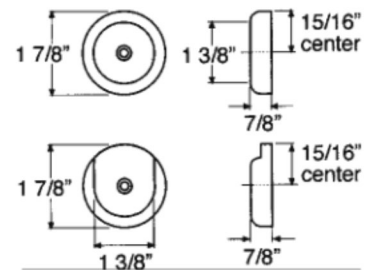

2820 - Pole Socket

2840 - Pole Socket

Stocked Product

- 2800, 2805, 2810 and 2815 ..Ivory finish
- 2820White Finish
- 2820PBPolished Brass
- 2830.....White finish
- 2840.....Wood

2830 - Pole Socket

1830 - Adjustable Closet Rod

Vendor Site

Privacy Sliding Door Lock

PH580 - Privacy

Fits 1-3/8" to 1-3/4" thick door

PH590 Passage Sliding Door Lock

Fits 1-3/8" to 1-3/4" thick door

Stocked Product
 PH580 US3, 10B, 15, 26D
 PH590 US3, 10B, 15, 26D