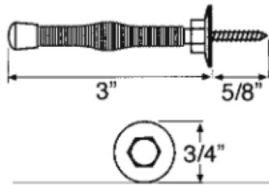

Price Page

Taymor - Door Stops

Vendor Site

4671 - Spring Door Stop 3-1/8"

4614 - Hinge Pin Door Stop

4674 - Extra Long Spring Door Stop

4675 - Spring Door Stop with Fixed Screw

4679 - Door Stop

Vendor Site

Privacy Sliding Door Lock

PH580 - Privacy

Fits 1-3/8" to 1-3/4" thick door

PH590 Passage Sliding Door Lock

Fits 1-3/8" to 1-3/4" thick door

Stocked Product
 PH580 US3, 10B, 15, 26D
 PH590 US3, 10B, 15, 26D