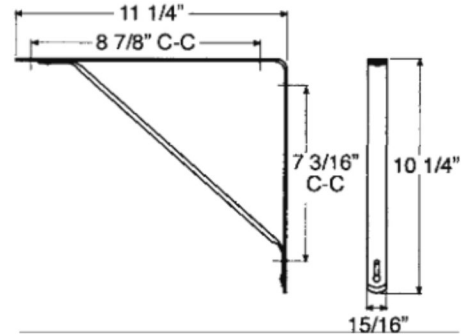

Model 1432 is stocked in the following finishes:
US3, 10B, 15, and 26D

Price Page

Taymor - Closet Hardware

Vendor Site

2800 - Shelf and Rod Support

2805 - Shelf and Rod Support

2810 - Shelf and Rod Support

2815 - Fixed Shelf Support

2820 - Pole Socket

2840 - Pole Socket

Stocked Product

- 2800, 2805, 2810 and 2815 ..Ivory finish
- 2820White Finish
- 2820PBPolished Brass
- 2830.....White finish
- 2840.....Wood

2830 - Pole Socket

1830 - Adjustable Closet Rod