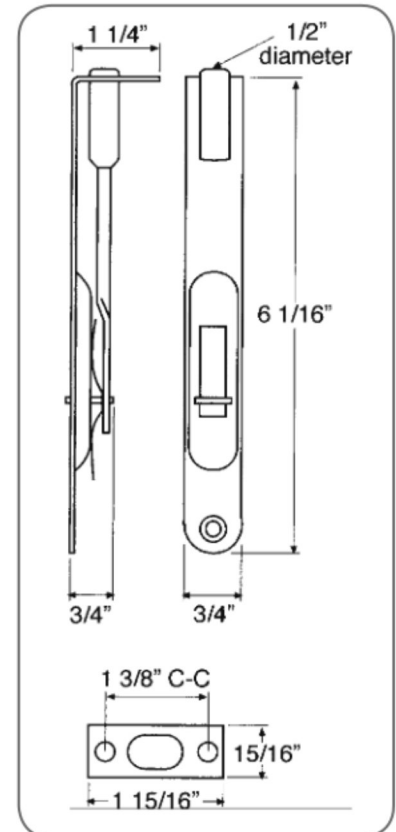

Stocked Product

- MR1830 Adjustable Closet Rod 18" -30" Steel finish
- MR3048 Adjustable Closet Rod 30" -48" Steel finish
- MR4872 Adjustable Closet Rod 48" -72" Steel Finish
- MR7296 Adjustable Closet Rod 72" -96" Steel Finish
- MR72120 Adjustable Closet Rod 72" -120" Steel finish
- MR96150 Adjustable Closet Rod 96" -150" Steel finish

Taymor - Surface Bolt, Flush Bolts & Door Guards

3035 / 4035 - Surface Bolt

5316 Radius End Flush Bolt

Stocked Product

- 3035 Surface Bolt: 4" and 6" US3 finish
- 4035 Surface Bolt: 4" and 6" 10B, 15, 26D and US5 finish
- 5316 Flush Bolt: US3, 10B, 15, 26D finish

Vendor Site

Privacy Sliding Door Lock

PH580 - Privacy

Fits 1-3/8" to 1-3/4" thick door

PH590 Passage Sliding Door Lock

Fits 1-3/8" to 1-3/4" thick door

Stocked Product
 PH580 US3, 10B, 15, 26D
 PH590 US3, 10B, 15, 26D