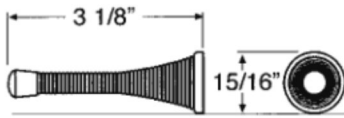

4671 - Spring Door Stop 3-1/8"