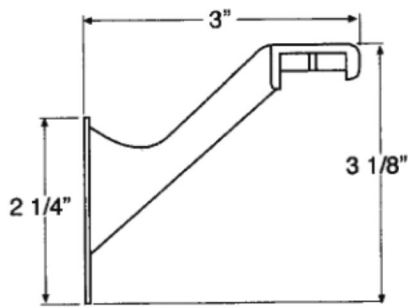

Vendor Site

Privacy Sliding Door Lock

PH580 - Privacy

Fits 1-3/8" to 1-3/4" thick door

PH590 Passage Sliding Door Lock

Fits 1-3/8" to 1-3/4" thick door

Stocked Product
 PH580 US3, 10B, 15, 26D
 PH590 US3, 10B, 15, 26D

Taymor - General Hardware

6350 - Handrail Bracket

6390 - Deluxe Handrail Bracket

L2900 - Finger Pull Drive-in 2-1/8" Diameter, Snap-in Installation

Stocked Product
 6350..... US3, 10B, 15, 26D
 6390..... US3, 10B, 15, 26D
 L2900..... US3, 10B, 15, 26D