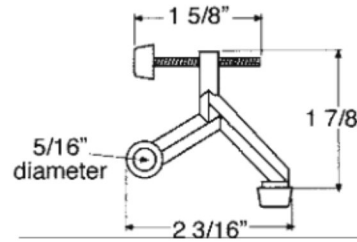

Price Page

Taymor - Door Stops

Vendor Site

4671 - Spring Door Stop 3-1/8"

4614 - Hinge Pin Door Stop

4674 - Extra Long Spring Door Stop

4675 - Spring Door Stop with Fixed Screw

4679 - Door Stop

Vendor Site

Privacy Sliding Door Lock

PH580 - Privacy

Fits 1-3/8" to 1-3/4" thick door

PH590 Passage Sliding Door Lock

Fits 1-3/8" to 1-3/4" thick door

Stocked Product
 PH580 US3, 10B, 15, 26D
 PH590 US3, 10B, 15, 26D