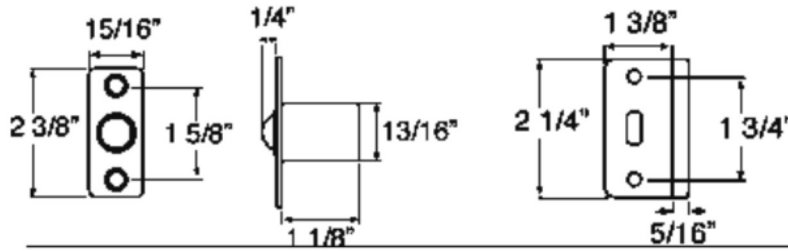

Price Page

Taymor - Cabinet Hardware

Vendor Site

1412 - Bullet Catch

1431 - Roller Catch

1432 - Drive-in Bullet Catch

Stocked Product

Models 1412, 1431 are stocked in the following finishes:
10B, 15, and 26D