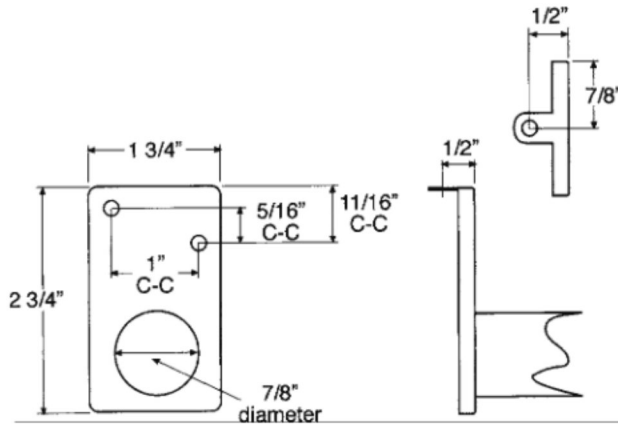

2820 - Pole Socket

2840 - Pole Socket

Stocked Product

- 2800, 2805, 2810 and 2815 ..Ivory finish
- 2820White Finish
- 2820PBPolished Brass
- 2830.....White finish
- 2840.....Wood

2830 - Pole Socket

1830 - Adjustable Closet Rod

Stocked Product

- MR1830 Adjustable Closet Rod 18" -30" Steel finish
- MR3048 Adjustable Closet Rod 30" -48" Steel finish
- MR4872 Adjustable Closet Rod 48" -72" Steel Finish
- MR7296 Adjustable Closet Rod 72" -96" Steel Finish
- MR72120 Adjustable Closet Rod 72" -120" Steel finish
- MR96150 Adjustable Closet Rod 96" -150" Steel finish