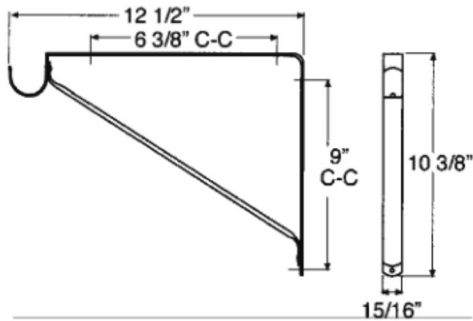

Model 1432 is stocked in the following finishes:
US3, 10B, 15, and 26D

Price Page

Taymor - Closet Hardware

Vendor Site

2800 - Shelf and Rod Support

2805 - Shelf and Rod Support

2810 - Shelf and Rod Support

2815 - Fixed Shelf Support

2820 - Pole Socket

2840 - Pole Socket

Stocked Product

- 2800, 2805, 2810 and 2815 ..Ivory finish
- 2820White Finish
- 2820PBPolished Brass
- 2830.....White finish
- 2840.....Wood

2830 - Pole Socket

1830 - Adjustable Closet Rod