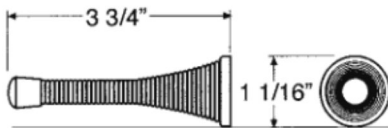

Price Page

Taymor - Door Stops

Vendor Site

4671 - Spring Door Stop 3-1/8"

4614 - Hinge Pin Door Stop

4674 - Extra Long Spring Door Stop

4675 - Spring Door Stop with Fixed Screw

4679 - Door Stop

Stocked Product

4614.....	US3, US5, 10B, 15, 26D
4671.....	US3, US5, 10B, 15, 26D
4674.....	US3, US5, 10B, 15, 26D
4675.....	US3, US5, 10B, 15, 26D
4679.....	US3, US5, 10B, 15, 26D

Price Page

Taymor - Sliding Door Locks