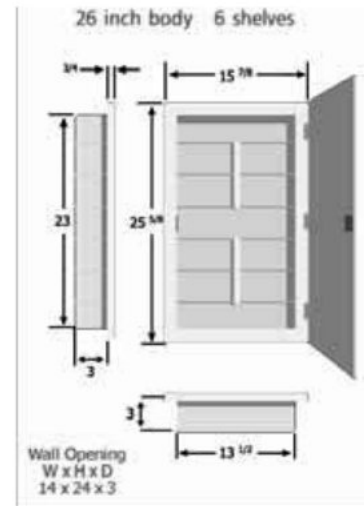

Model	Mirror Type	Overall W x H	Wall Opening W x H x D	Finish
11-1-26-32	Float Select	16 x 26	14 x 24 x 3	Chrome

Spacecab Media POLISHED EDGE

Features

- Reversible, recessed mounting
- 26" Cabinet includes 6 adjustable shelves

Stocked Product

Model	Mirror Type	Overall W x H	Wall Opening W x H x D	Finish
21-2-26-00	Float Plate	16 x 26	14 x 24 x 3	N/A

Price Page

Zaca

Vendor Site

Spacecab Nunki

BEVELED EDGE

Features

- Reversible, recessed mounting
- 26" Cabinet includes 6 adjustable shelves

Stocked Product

Model	Mirror Type	Overall W x H	Wall Opening W x H x D	Finish
21-2-26-00	Float Plate	16 x 26	14 x 24 x 3	N/A

Chromeo

VALUE PRICED CABINET

Features

- Unique patented storage system
- Fixed shelves
- Filed replaceable mirror door
- Reversible recess installation

Stocked Product

Model	Mirror Type	Overall W x H	Wall Opening W x H x D	Finish
61-1-26-32	Float Select	16 x 26	14 x 24 x 3	Chrome