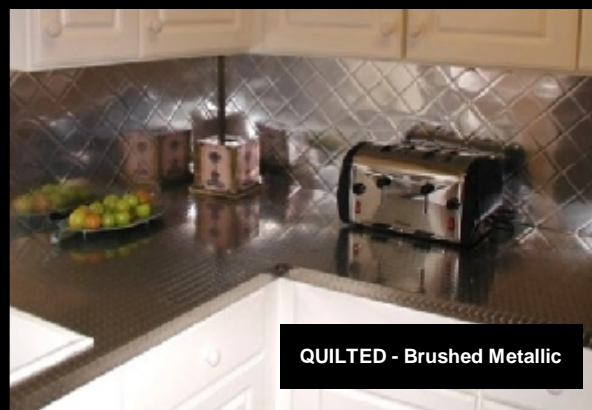

KALAHARI
White

SAVANNAH
Antique Silver

QUILTED
Brushed Metallic

SAHARA
White

4'x8' sheets in stock. Visit: www.StudioSupplier.com for more info.

KALAHARI - White

QUILTED - Brushed Metallic

SAVANNAH - Antique Silver