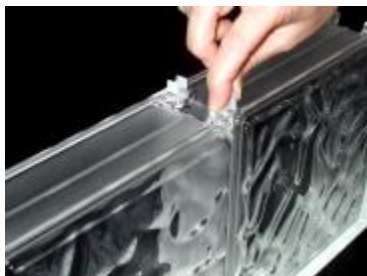

Acrylic Block

6322 W. Slauson Ave.
Culver City, CA 90230
Phone: (310) 839-5215
Fax: (310) 397-1690

IN-STOCK

(6" X 6" X 3") or (8" X 8" X 3")

CLEAR WAVE

CROSS RIB

GLACIER WAVE

PLASTIC CLIPS
(50 PER BAG)

ACCESSORIES

T-BAR (4 FT.TRACK)

WHITE GROUT TAPE & ROLLER