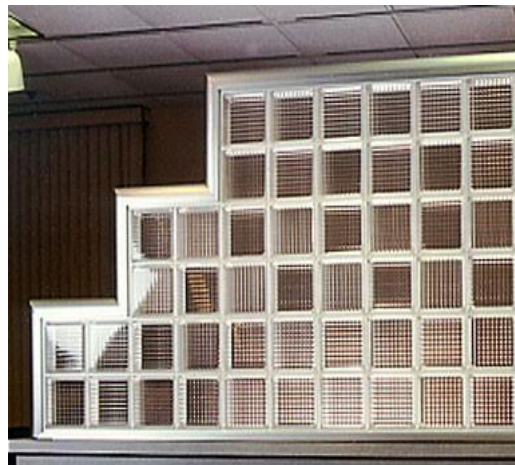

Acrylic Block

6322 W. Slauson Ave.
Culver City, CA 90230
Phone: (310) 839-5215
Fax: (310) 397-1690

IN-STOCK

(6" X 6" X 3") or (8" X 8" X 3")

CLEAR WAVE

CROSS RIB

GLACIER WAVE

PLASTIC CLIPS
(50 PER BAG)

ACCESSORIES

T-BAR (4 FT.TRACK)

WHITE GROUT TAPE & ROLLER