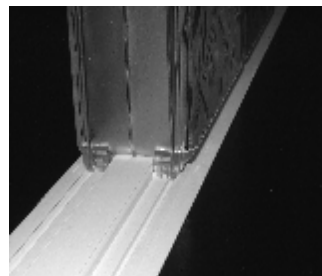

Acrylic Block

6322 W. Slauson Ave.
Culver City, CA 90230
Phone: (310) 839-5215
Fax: (310) 397-1690

IN-STOCK

(6" X 6" X 3") or (8" X 8" X 3")

CLEAR WAVE

CROSS RIB

GLACIER WAVE

PLASTIC CLIPS
(50 PER BAG)

ACCESSORIES

T-BAR (4 FT.TRACK)

WHITE GROUT TAPE & ROLLER