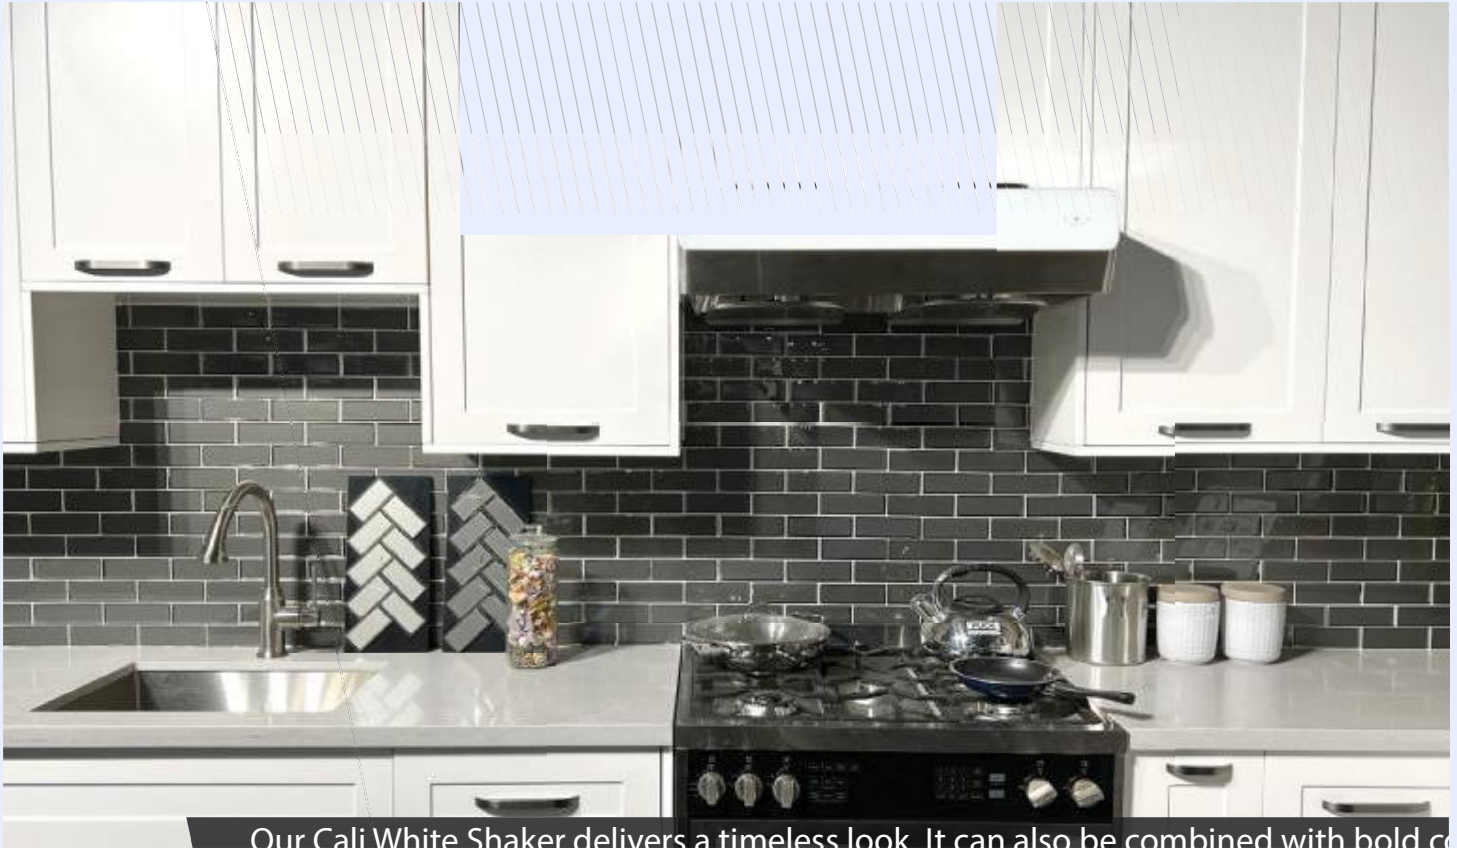

Our Cali White Shaker delivers a timeless look. It can also be combined with bold colors to bring a new contrast.