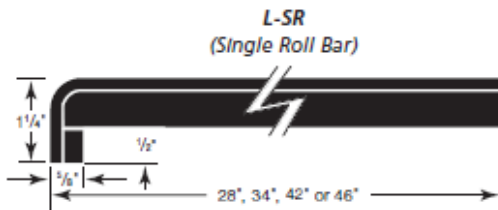

Single Roll Bar Top: No-drip front bar top with square back.

Sizes: Lengths 4', 5', 6', 8', 10', 12'
 Depths **Vanity:** 22 1/2"
Kitchen: 25 1/2"
Double Roll Bar: 27 1/4", 33", 36", 42"
Single Roll Bar: 28", 34", 42", 46"

Double Roll Bar Top: Waterfall front and back.

Single Roll Bar Top: Waterfall roll front bar top with square back.

Sizes: Lengths 4', 5', 6', 8', 10', 12'
 Depths **Vanity:** 22 1/2"
Kitchen: 25 1/2"
Double Roll Bar: 12", 15", 18", 27 1/4", 33", 36", 42"
Single Roll Bar: 28", 34", 42", 46"

Double Sided Bar Top: Double self-edge bar top with build down front and back.

Single Sided Bar Top: Self-edge bar top with build down front and square back.

Sizes: Lengths 4', 5', 6', 8', 10', 12'
 Depths
Vanity: 22 1/2"
Kitchen: 25 1/2"
Double Sided Bar: 12", 15", 18", 27 1/4", 33", 36", 42"
Single Sided Bar: 28", 34", 42", 46"