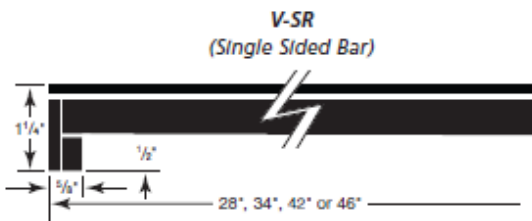

Double Sided Bar Top: Double self-edge bar top with build down front and back.

Single Sided Bar Top: Self-edge bar top with build down front and square back.

Sizes: Lengths 4', 5', 6', 8', 10', 12'
 Depths
Vanity: 22 1/2"
Kitchen: 25 1/2"
Double Sided Bar: 12", 15", 18", 27 1/4", 33", 36", 42"
Single Sided Bar: 28", 34", 42", 46"