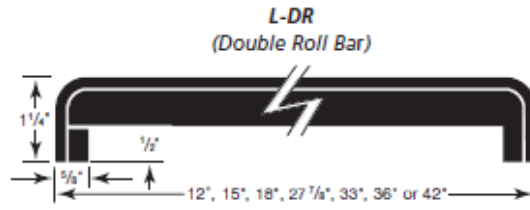

Single Roll Bar Top: No-drip front bar top with square back.

Sizes: Lengths 4', 5', 6', 8', 10', 12'
 Depths **Vanity:** 22 1/2"
Kitchen: 25 1/2"
Double Roll Bar: 27 1/4", 33", 36", 42"
Single Roll Bar: 28", 34", 42", 46"

Double Roll Bar Top: Waterfall front and back.

Single Roll Bar Top: Waterfall roll front bar top with square back.

Sizes: Lengths 4', 5', 6', 8', 10', 12'
 Depths **Vanity:** 22 1/2"
Kitchen: 25 1/2"
Double Roll Bar: 12", 15", 18", 27 1/4", 33", 36", 42"
Single Roll Bar: 28", 34", 42", 46"

Double Sided Bar Top: Double self-edge bar top with build down front and back.

Single Sided Bar Top: Self-edge bar top with build down front and square back.

Sizes: Lengths 4', 5', 6', 8', 10', 12'
 Depths
Vanity: 22 1/2"
Kitchen: 25 1/2"
Double Sided Bar: 12", 15", 18", 27 1/4", 33", 36", 42"
Single Sided Bar: 28", 34", 42", 46"