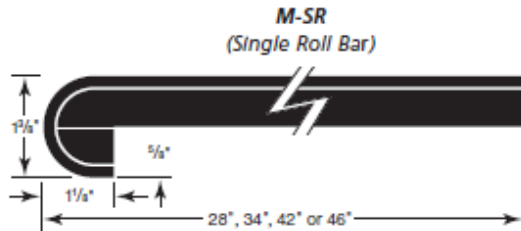

MALIBU

Style: Vanity/Kitchen: Underwrap with 180° formed leading edge, coved with rolled backsplash including 1/2" scribe.

Double Roll Bar Top: 180° formed underwrap front and back.

Single Roll Bar Top: 180° formed underwrap front bar top with square back.

Sizes: Lengths 4', 5', 6', 8', 10', 12'
Depths
Vanity: 22 1/2"
Kitchen: 25 1/2"
Double Roll Bar: 15", 18", 28", 32", 36", 42"
Single Roll Bar: 28", 34", 42", 46"

*Note: 8 foot Minimum Billing and additional upcharges will apply for Non-standard Specifications, Factory Specials & Premium Color Finishes.

VENICE

Style: Vanity/Kitchen: Self-edge with build down front, coved with self-edge backsplash including 1/2" scribe.

Double Sided Bar Top: Double self-edge bar top with build down front and back.

Single Sided Bar Top: Self-edge bar top with build down front and square back.

Sizes: Lengths 4', 5', 6', 8', 10', 12'
Depths
Vanity: 22 1/2"
Kitchen: 25 1/2"
Double Sided Bar: 12", 15", 18", 27 1/4", 33", 36", 42"
Single Sided Bar: 28", 34", 42", 46"