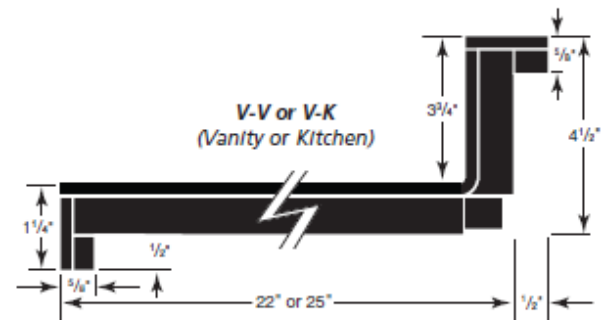

**Note: 8 foot Minimum Billing and additional upcharges will apply for Non-standard Specifications, Factory Specials & Premium Color Finishes.*

VENICE

Style: Vanity/Kitchen: Self-edge with build down front, coved with self-edge backsplash including 1/2" scribe.

Double Sided Bar Top: Double self-edge bar top with build down front and back.

Single Sided Bar Top: Self-edge bar top with build down front and square back.

Sizes: Lengths 4', 5', 6', 8', 10', 12'
 Depths
Vanity: 22 1/2"
Kitchen: 25 1/2"
Double Sided Bar: 12", 15", 18", 27 1/4", 33", 36", 42"
Single Sided Bar: 28", 34", 42", 46"