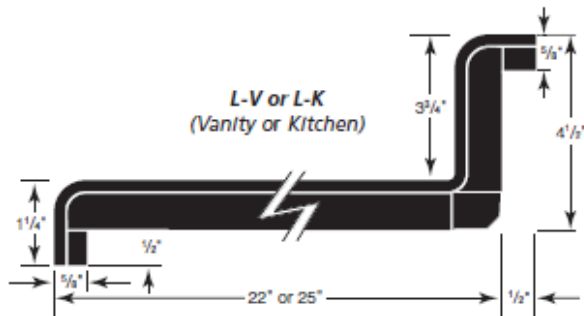

Double Roll Bar Top: Waterfall front and back.

Single Roll Bar Top: Waterfall roll front bar top with square back.

Sizes: Lengths 4', 5', 6', 8', 10', 12'
 Depths **Vanity:** 22 1/2"
Kitchen: 25 1/2"
Double Roll Bar: 12", 15", 18", 27 1/4", 33", 36", 42"
Single Roll Bar: 28", 34", 42", 46"