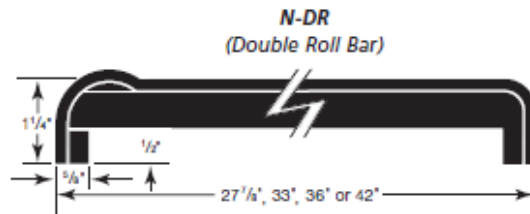

Single Roll Bar Top: No-drip front bar top with square back.

Sizes: Lengths 4', 5', 6', 8', 10', 12'
 Depths **Vanity:** 22 1/2"
Kitchen: 25 1/2"
Double Roll Bar: 27 1/4", 33", 36", 42"
Single Roll Bar: 28", 34", 42", 46"

Double Roll Bar Top: Waterfall front and back.

Single Roll Bar Top: Waterfall roll front bar top with square back.

Sizes: Lengths 4', 5', 6', 8', 10', 12'
 Depths **Vanity:** 22 1/2"
Kitchen: 25 1/2"
Double Roll Bar: 12", 15", 18", 27 1/4", 33", 36", 42"
Single Roll Bar: 28", 34", 42", 46"

Double Roll Bar Top: 180° formed underwrap front and back.

Single Roll Bar Top: 180° formed underwrap front bar top with square back.

Sizes: Lengths 4', 5', 6', 8', 10', 12'
 Depths
Vanity: 22 1/2"
Kitchen: 25 1/2"
Double Roll Bar: 15", 18", 28", 32", 36", 42"
Single Roll Bar: 28", 34", 42", 46"

Double Sided Bar Top: Double self-edge bar top with build down front and back.

Single Sided Bar Top: Self-edge bar top with build down front and square back.

Sizes: Lengths 4', 5', 6', 8', 10', 12'
 Depths
Vanity: 22 1/2"
Kitchen: 25 1/2"
Double Sided Bar: 12", 15", 18", 27 1/4", 33", 36", 42"
Single Sided Bar: 28", 34", 42", 46"