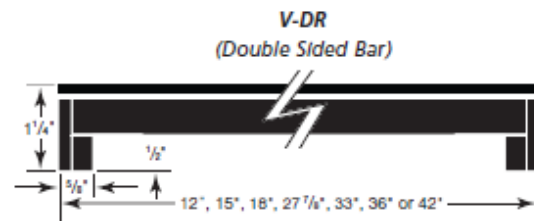

Double Sided Bar Top: Double self-edge bar top with build down front and back.

Single Sided Bar Top: Self-edge bar top with build down front and square back.

Sizes: Lengths 4', 5', 6', 8', 10', 12'
 Depths
Vanity: 22 1/2"
Kitchen: 25 1/2"
Double Sided Bar: 12", 15", 18", 27 1/4", 33", 36", 42"
Single Sided Bar: 28", 34", 42", 46"