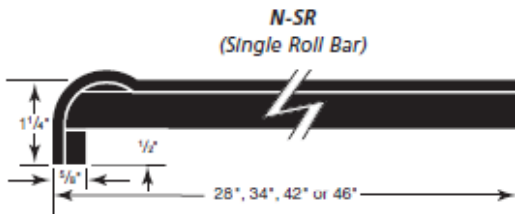

Single Roll Bar Top: No-drip front bar top with square back.

Sizes: Lengths 4', 5', 6', 8', 10', 12'
 Depths **Vanity:** 22 1/2"
Kitchen: 25 1/2"
Double Roll Bar: 27 1/4", 33", 36", 42"
Single Roll Bar: 28", 34", 42", 46"

Double Roll Bar Top: Waterfall front and back.

Single Roll Bar Top: Waterfall roll front bar top with square back.

Sizes: Lengths 4', 5', 6', 8', 10', 12'
 Depths **Vanity:** 22 1/2"
Kitchen: 25 1/2"
Double Roll Bar: 12", 15", 18", 27 1/4", 33", 36", 42"
Single Roll Bar: 28", 34", 42", 46"

Double Sided Bar Top: Double self-edge bar top with build down front and back.

Single Sided Bar Top: Self-edge bar top with build down front and square back.

Sizes: Lengths 4', 5', 6', 8', 10', 12'
 Depths
Vanity: 22 1/2"
Kitchen: 25 1/2"
Double Sided Bar: 12", 15", 18", 27 1/4", 33", 36", 42"
Single Sided Bar: 28", 34", 42", 46"