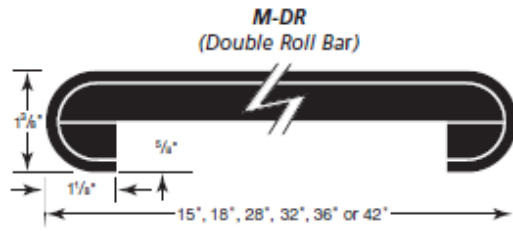

MALIBU

Style: Vanity/Kitchen: Underwrap with 180° formed leading edge, coved with rolled backsplash including 1/2" scribe.

Double Roll Bar Top: 180° formed underwrap front and back.

Single Roll Bar Top: 180° formed underwrap front bar top with square back.

Sizes: Lengths 4', 5', 6', 8', 10', 12'
Depths
Vanity: 22 1/2"
Kitchen: 25 1/2"
Double Roll Bar: 15", 18", 28", 32", 36", 42"
Single Roll Bar: 28", 34", 42", 46"

*Note: 8 foot Minimum Billing and additional upcharges will apply for Non-standard Specifications, Factory Specials & Premium Color Finishes.

VENICE

Style: Vanity/Kitchen: Self-edge with build down front, coved with self-edge backsplash including 1/2" scribe.

Double Sided Bar Top: Double self-edge bar top with build down front and back.

Single Sided Bar Top: Self-edge bar top with build down front and square back.

Sizes: Lengths 4', 5', 6', 8', 10', 12'
Depths
Vanity: 22 1/2"
Kitchen: 25 1/2"
Double Sided Bar: 12", 15", 18", 27 1/4", 33", 36", 42"
Single Sided Bar: 28", 34", 42", 46"