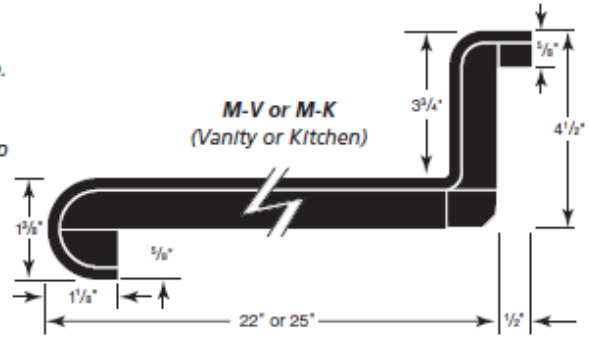

MALIBU

Style: Vanity/Kitchen: Underwrap with 180° formed leading edge, coved with rolled backsplash including 1/2" scribe.

Double Roll Bar Top: 180° formed underwrap front and back.

Single Roll Bar Top: 180° formed underwrap front bar top with square back.

Sizes: Lengths 4', 5', 6', 8', 10', 12'
Depths
Vanity: 22 1/2"
Kitchen: 25 1/2"
Double Roll Bar: 15", 18", 28", 32", 36", 42"
Single Roll Bar: 28", 34", 42", 46"

*Note: 8 foot Minimum Billing and additional upcharges will apply for Non-standard Specifications, Factory Specials & Premium Color Finishes.

VENICE

Style: Vanity/Kitchen: Self-edge with build down front, coved with self-edge backsplash including 1/2" scribe.

Double Sided Bar Top: Double self-edge bar top with build down front and back.

Single Sided Bar Top: Self-edge bar top with build down front and square back.

Sizes: Lengths 4', 5', 6', 8', 10', 12'
Depths
Vanity: 22 1/2"
Kitchen: 25 1/2"
Double Sided Bar: 12", 15", 18", 27 1/4", 33", 36", 42"
Single Sided Bar: 28", 34", 42", 46"