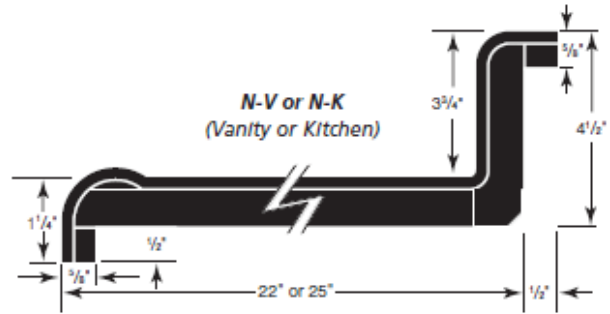

Single Roll Bar Top: No-drip front bar top with square back.

Sizes: Lengths 4', 5', 6', 8', 10', 12'
 Depths **Vanity:** 22 1/2"
Kitchen: 25 1/2"
Double Roll Bar: 27 1/4", 33", 36", 42"
Single Roll Bar: 28", 34", 42", 46"

Double Sided Bar Top: Double self-edge bar top with build down front and back.

Single Sided Bar Top: Self-edge bar top with build down front and square back.

Sizes: Lengths 4', 5', 6', 8', 10', 12'
 Depths
Vanity: 22 1/2"
Kitchen: 25 1/2"
Double Sided Bar: 12", 15", 18", 27 1/4", 33", 36", 42"
Single Sided Bar: 28", 34", 42", 46"