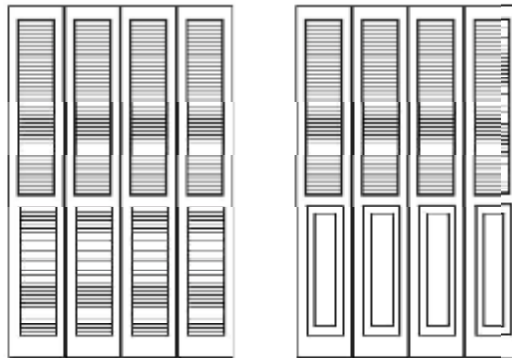

Lower Interior Doors

PINE MODEL 403

Louvered and half louvered doors are available in fully ventilated louvers and nonventilating false louvers. Perfect for those applications that need air movement and for those that require privacy. A wide range of sizes are available including 8/8 and 8/0 height. All primed and ready to paint.

Louver Doors are also available as Bi-Folding Units for closets or room dividers. Primed and ready to paint.

PINE MODEL 402

DETAIL

N = Stocked in North Only
 S = Stocked in South Only
 ♦ F-402 and F-403 False Louvers - Louvered
 2-sides and give the appearance of regular louvers.

INTERIOR PRIMED LOUVER DOORS

STILE AND RAIL

	#402	#402 7-0 Tall	#403	♦ F-402 False Louver	♦ F-403 False Louver
1/0 x 6/8 x 1-3/8	\$219.65		\$227.00 N	\$387.20 N	
1/2 x 6/8 x 1-3/8	\$219.65 N		\$227.00 N	\$399.30 N	
1/3 x 6/8 x 1-3/8	\$219.65		\$234.30 N	\$399.30 N	
1/4 x 6/8 x 1-3/8	\$238.00		\$256.25 N	\$399.30 N	
1/6 x 6/8 x 1-3/8	\$241.65		\$256.25 N	\$405.35 N	
1/8 x 6/8 x 1-3/8	\$256.25		\$266.55 N	\$411.40 N	
1/10 x 6/8 x 1-3/8	\$259.95		\$270.90 N	\$423.50 N	
2/0 x 6/8 x 1-3/8	\$292.85	\$307.55 S	\$333.85	\$423.50 N	\$459.80 N
2/2 x 6/8 x 1-3/8	\$344.10			\$435.60 N	
2/4 x 6/8 x 1-3/8	\$344.10	\$358.75 S	\$392.45	\$435.60 N	\$484.00 N
2/6 x 6/8 x 1-3/8	\$344.10	\$358.75 S	\$392.45	\$459.80 N	
2/8 x 6/8 x 1-3/8	\$366.05	\$388.05 S	\$412.95	\$484.00 N	
2/10 x 6/8 x 1-3/8	\$380.75	\$395.35 S			
3/0 x 6/8 x 1-3/8	\$380.75	\$402.70 S	\$431.95	\$508.20 N	
1/6 x 8/0 x 1-3/8	\$379.35 N		\$439.25 N		
2/0 x 8/0 x 1-3/8	\$410.00		\$468.55 N		
2/4 x 8/0 x 1-3/8	\$480.30		\$549.10 N		
2/6 x 8/0 x 1-3/8	\$480.30		\$549.10 N		
2/8 x 8/0 x 1-3/8	\$505.15		\$571.05 N		
3/0 x 8/0 x 1-3/8	\$527.15		\$600.35 N		