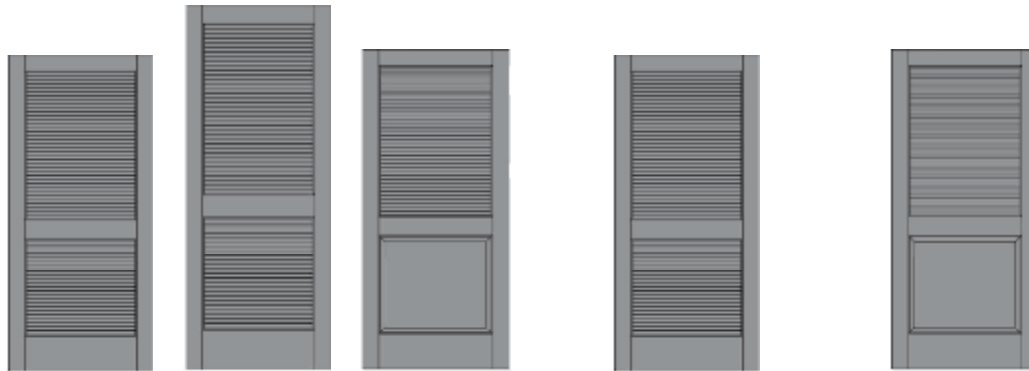

Lower Interior Doors

PINE MODEL 403

Louvered and half louvered doors are available in fully ventilated louvers and nonventilating false louvers. Perfect for those applications that need air movement and for those that require privacy. A wide range of sizes are available including 8/8 and 8/0 height. All primed and ready to paint.

Louver Doors are also available as Bi-Folding Units for closets or room dividers. Primed and ready to paint.

PINE MODEL 402

DETAIL

N = Stocked in North Only
 S = Stocked in South Only
 ♦ F-402 and F-403 False Louvers - Louvered
 2-sides and give the appearance of regular louvers.

INTERIOR PRIMED LOUVER DOORS

STILE AND RAIL

	#402	#402 7-0 Tall	#403	♦ F-402 False Louver	♦ F-403 False Louver
1/0 x 6/8 x 1-3/8	\$219.65		\$227.00 N	\$387.20 N	
1/2 x 6/8 x 1-3/8	\$219.65 N		\$227.00 N	\$399.30 N	
1/3 x 6/8 x 1-3/8	\$219.65		\$234.30 N	\$399.30 N	
1/4 x 6/8 x 1-3/8	\$238.00		\$256.25 N	\$399.30 N	
1/6 x 6/8 x 1-3/8	\$241.65		\$256.25 N	\$405.35 N	
1/8 x 6/8 x 1-3/8	\$256.25		\$266.55 N	\$411.40 N	
1/10 x 6/8 x 1-3/8	\$259.95		\$270.90 N	\$423.50 N	
2/0 x 6/8 x 1-3/8	\$292.85	\$307.55 S	\$333.85	\$423.50 N	\$459.80 N
2/2 x 6/8 x 1-3/8	\$344.10			\$435.60 N	
2/4 x 6/8 x 1-3/8	\$344.10	\$358.75 S	\$392.45	\$435.60 N	\$484.00 N
2/6 x 6/8 x 1-3/8	\$344.10	\$358.75 S	\$392.45	\$459.80 N	
2/8 x 6/8 x 1-3/8	\$366.05	\$388.05 S	\$412.95	\$484.00 N	
2/10 x 6/8 x 1-3/8	\$380.75	\$395.35 S			
3/0 x 6/8 x 1-3/8	\$380.75	\$402.70 S	\$431.95	\$508.20 N	
1/6 x 8/0 x 1-3/8	\$379.35 N		\$439.25 N		
2/0 x 8/0 x 1-3/8	\$410.00		\$468.55 N		
2/4 x 8/0 x 1-3/8	\$480.30		\$549.10 N		
2/6 x 8/0 x 1-3/8	\$480.30		\$549.10 N		
2/8 x 8/0 x 1-3/8	\$505.15		\$571.05 N		
3/0 x 8/0 x 1-3/8	\$527.15		\$600.35 N		