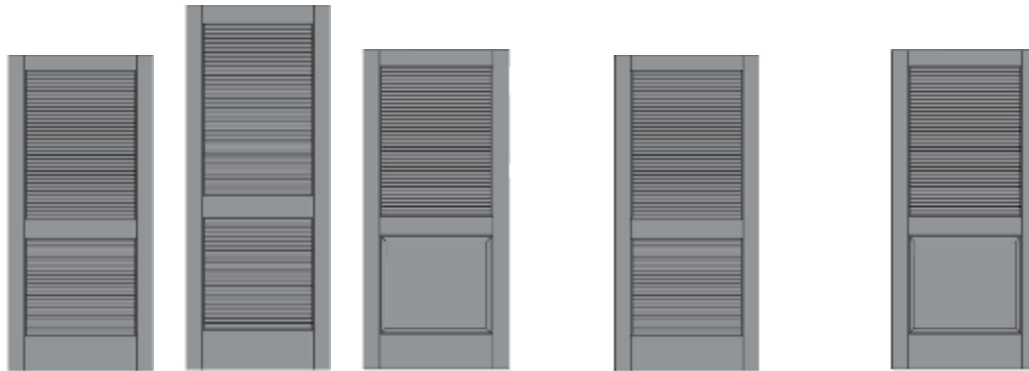

N = Stocked in North Only
S = Stocked in South Only
♦ F-402 and F-403 False Louvers - Louvered 2-sides and give the appearance of regular louvers.

INTERIOR PRIMED LOUVER DOORS

STILE AND RAIL

	#402	#402 7-0 Tall	#403	♦ F-402 False Louver	♦ F-403 False Louver
1/0 x 6/8 x 1-3/8	$219.65		$227.00 N	$387.20 N	
1/2 x 6/8 x 1-3/8	$219.65 N		$227.00 N	$399.30 N	
1/3 x 6/8 x 1-3/8	$219.65		$234.30 N	$399.30 N	
1/4 x 6/8 x 1-3/8	$238.00		$256.25 N	$399.30 N	
1/6 x 6/8 x 1-3/8	$241.65		$256.25 N	$405.35 N	
1/8 x 6/8 x 1-3/8	$256.25		$266.55 N	$411.40 N	
1/10 x 6/8 x 1-3/8	$259.95		$270.90 N	$423.50 N	
2/0 x 6/8 x 1-3/8	$292.85	$307.55 S	$333.85	$423.50 N	$459.80 N
2/2 x 6/8 x 1-3/8	$344.10			$435.60 N	
2/4 x 6/8 x 1-3/8	$344.10	$358.75 S	$392.45	$435.60 N	$484.00 N
2/6 x 6/8 x 1-3/8	$344.10	$358.75 S	$392.45	$459.80 N	
2/8 x 6/8 x 1-3/8	$366.05	$388.05 S	$412.95	$484.00 N	
2/10 x 6/8 x 1-3/8	$380.75	$395.35 S			
3/0 x 6/8 x 1-3/8	$380.75	$402.70 S	$431.95	$508.20 N	
1/6 x 8/0 x 1-3/8	$379.35 N		$439.25 N		
2/0 x 8/0 x 1-3/8	$410.00		$468.55 N		
2/4 x 8/0 x 1-3/8	$480.30		$549.10 N		
2/6 x 8/0 x 1-3/8	$480.30		$549.10 N		
2/8 x 8/0 x 1-3/8	$505.15		$571.05 N		
3/0 x 8/0 x 1-3/8	$527.15		$600.35 N		

♦ F-402 and F-403 False Louvers - Louvered 2-sides and give the appearance of regular louvers.

1. **Layout:**
- 4-1/16" Top Rail
  - 5-3/16" Lock Rail
  - 7" Bottom Rail
3. **7-0 Layout:**
- 4-1/16" Top Rail
  - 5-3/16" Lock Rail
  - 11" Bottom Rail
5. **Stiles**
- 2-1/4" on 1/0 thru 1/6
  - 3-1/4" on 1/8 thru 2/0
  - 4-1/4" on 2/2 thru 3/0